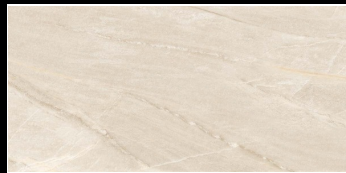

BOSCO GREY

BOSCO IVORY

600 X 1200 MM , MATT

BOSTON GREY

BOSTON IVORY

BOSTON PASTEL

BOSTON TAUPE

BOSTON WHITE