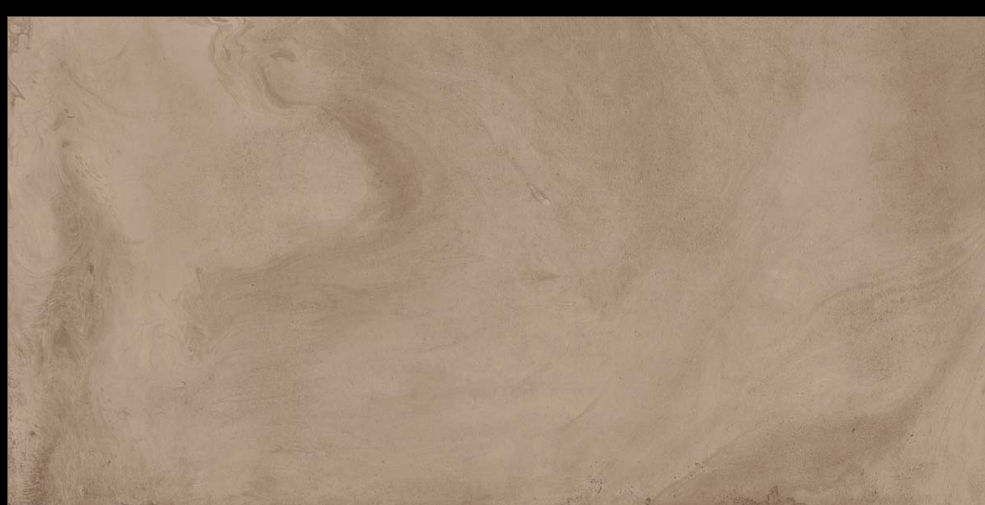

8.5 Thickness