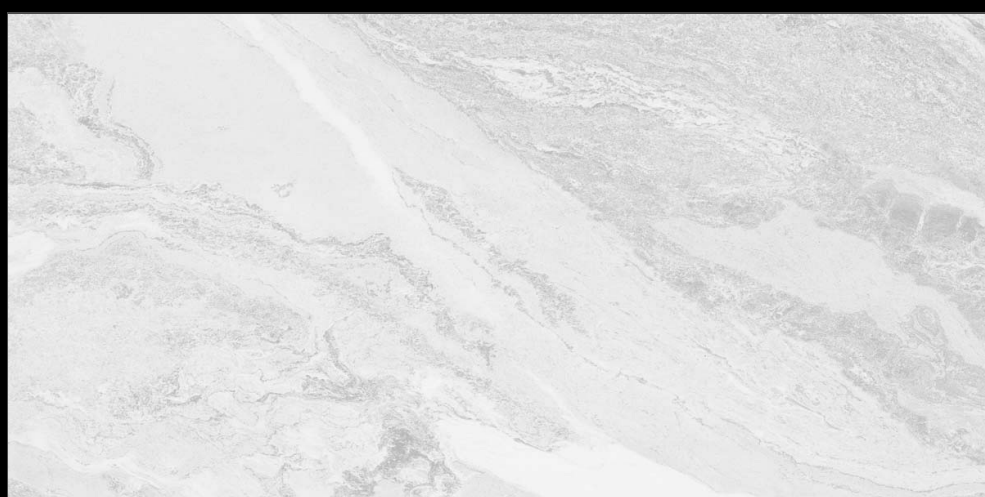

**FES WHITE**

**MUTED**  
COLLECTION

Eterna Edition

60x120cm

04 Randoms

8.5 Thickness

www.  
alaskasurfaces.  
com

**MATT  
SURFACE**