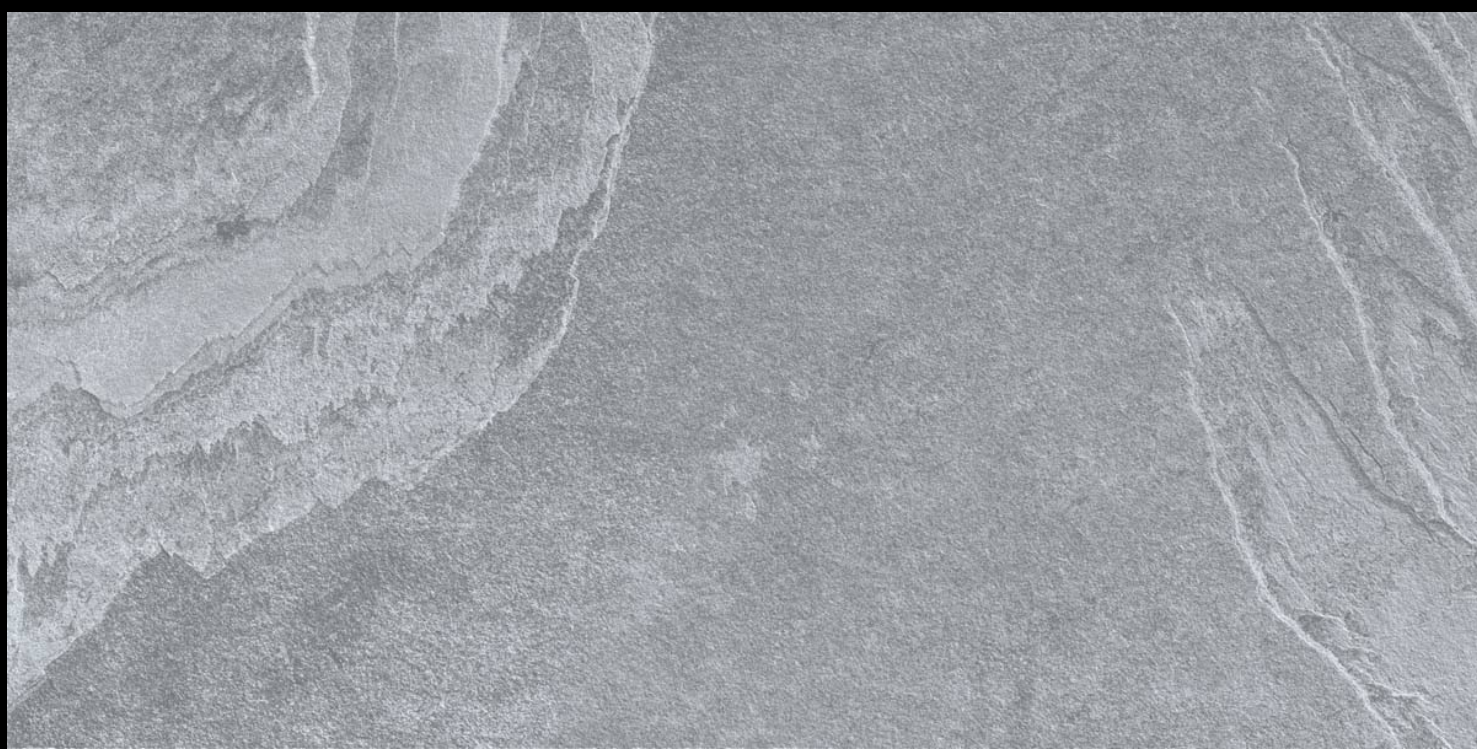

Eterna Edition

60x120cm

O4 Randoms