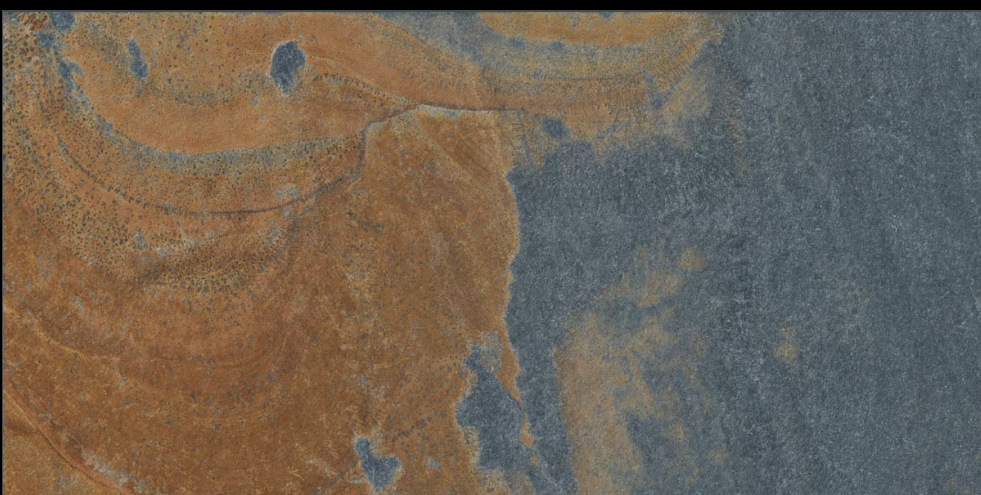

www.
alaskasurfaces.
com