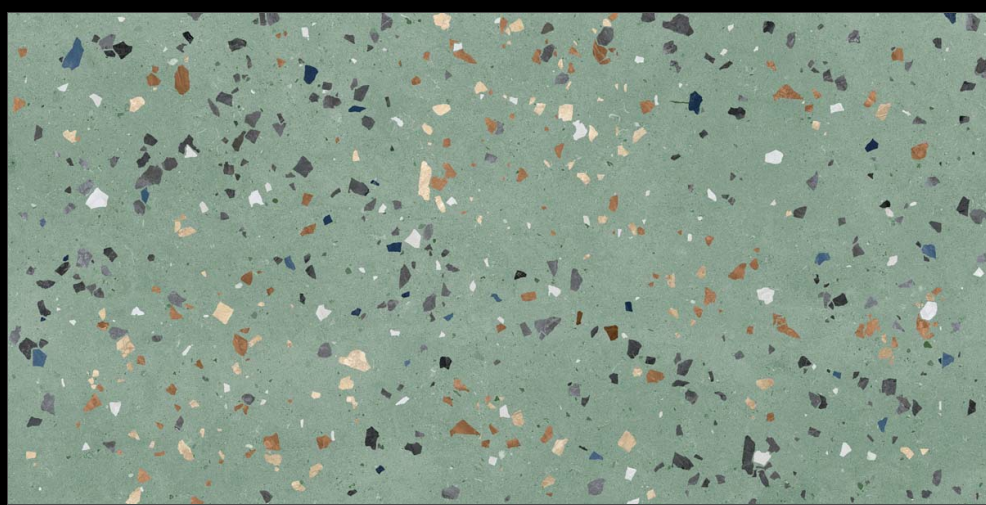

360°

www.  
alaskasurfaces.  
com

**MATT  
SURFACE**

**MADLY GREEN**

**MUTED  
COLLECTION**

Eterna Edition

60x120cm

O2 Randoms