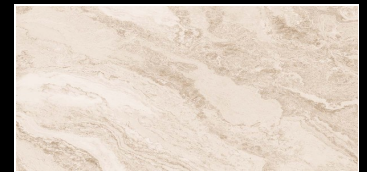

FENTON GREY