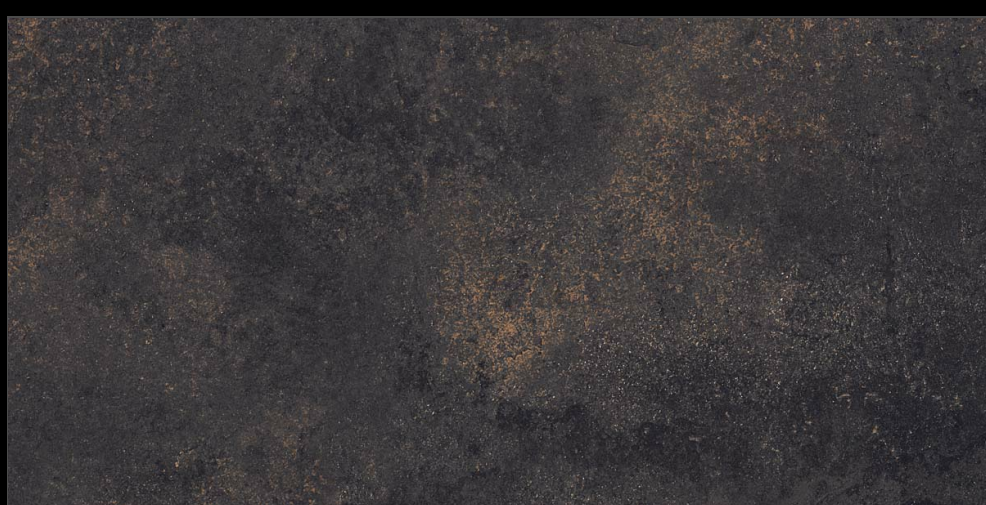

[www.
alaskasurfaces.
com](http://www.alaskasurfaces.com)