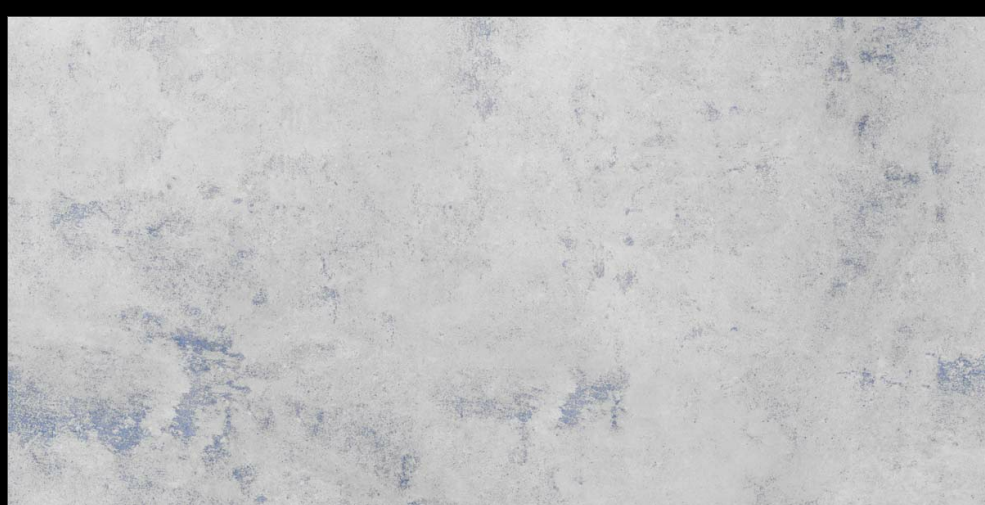

8.5 Thickness