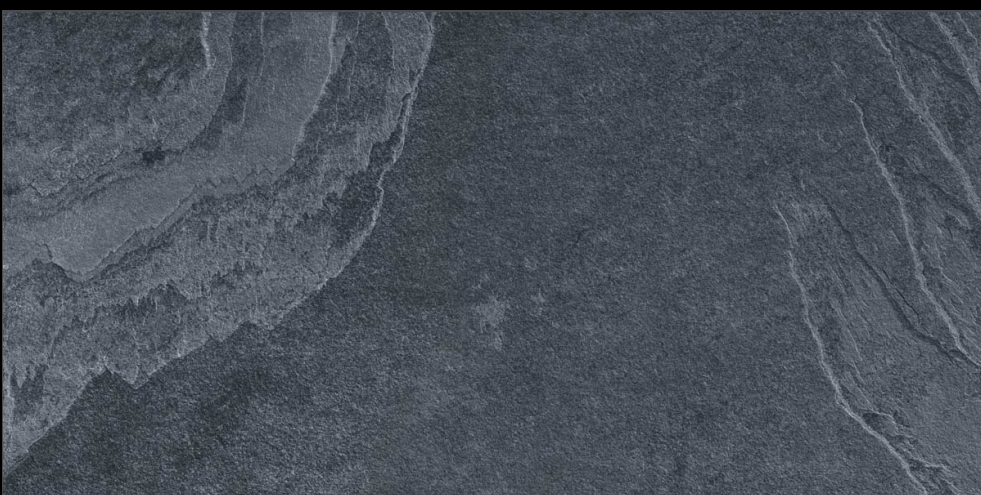

www.
alaskasurfaces.
com