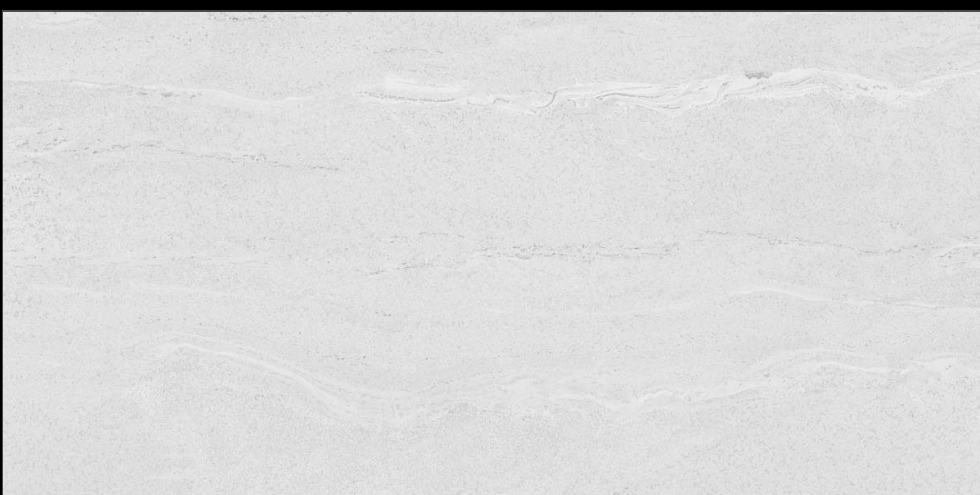

www.
alaskasurfaces.
com