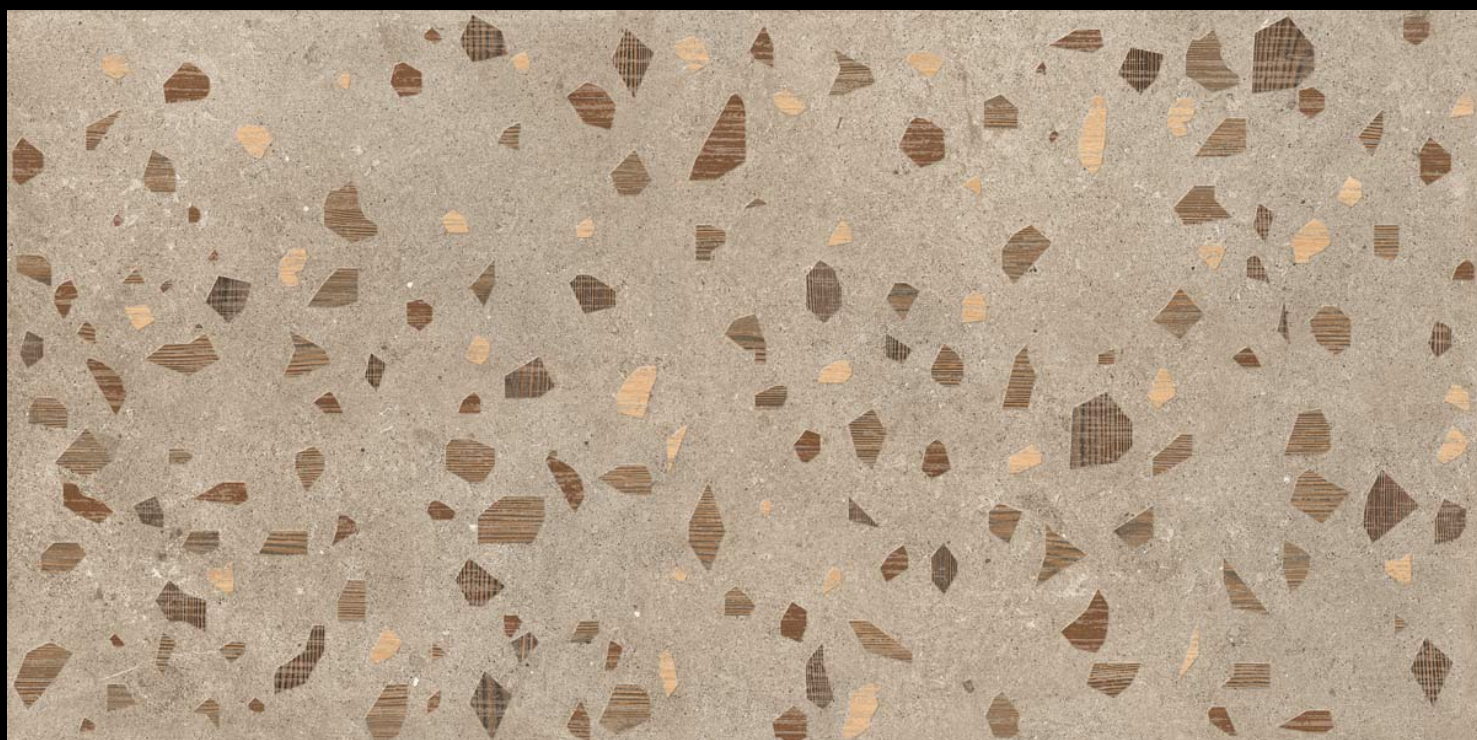

**MATT
SURFACE**

TERRA BROWN

**MUTED
COLLECTION**

Eterna Edition

60x120cm

O2 Randoms