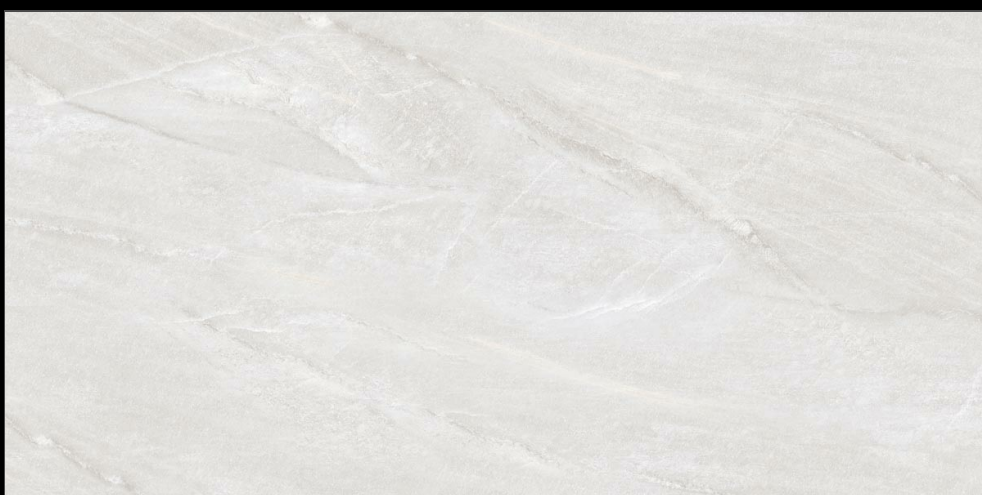

**MUTED**  
COLLECTION

Eterna Edition

60x120cm

O3 Randoms

8.5 Thickness

www.  
alaskasurfaces.  
com

**MATT  
SURFACE**

**CANRY BEIGE**