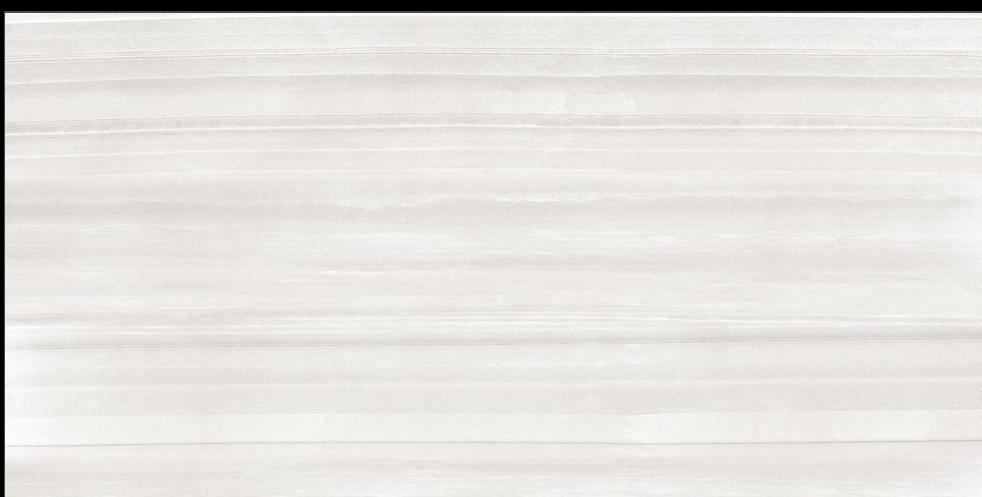

60x120cm

04 Randoms

8.5 Thickness

www.  
alaskasurfaces.  
com

**MATT  
SURFACE**

**LENOX BIANCO**

**MUTED**  
COLLECTION

Eterna Edition