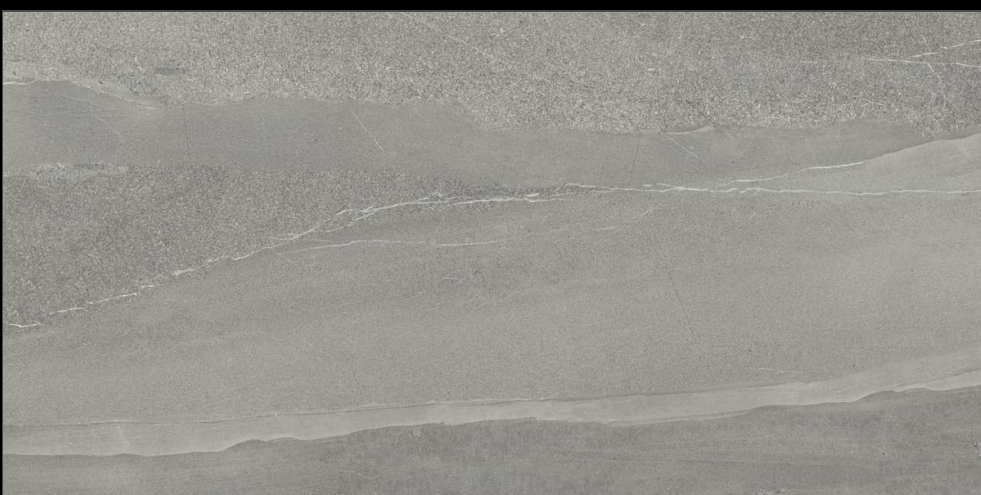

**PLUTO GREY**

**MUTED**  
COLLECTION

Eterna Edition

60x120cm

04 Randoms

8.5 Thickness

360°

www.  
alaskasurfaces.  
com