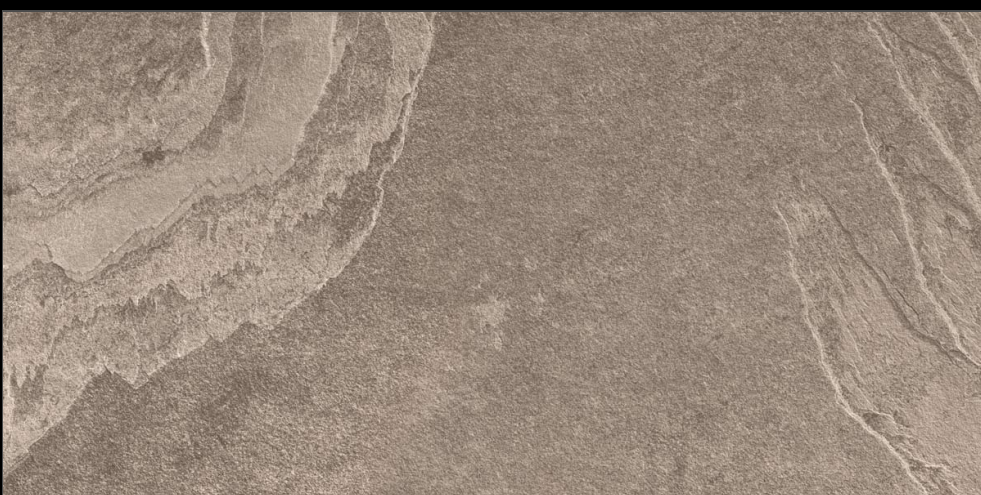

www.
alaskasurfaces.
com