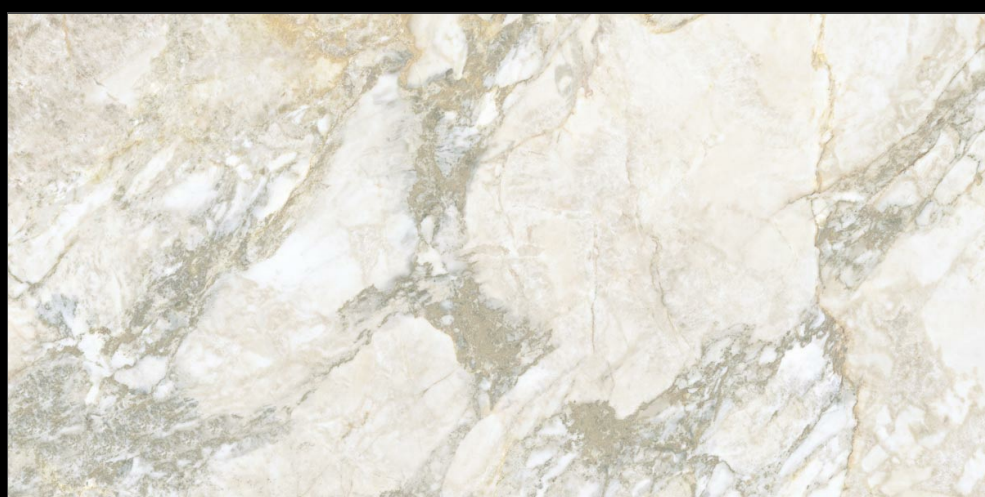

8.5 Thickness

360°