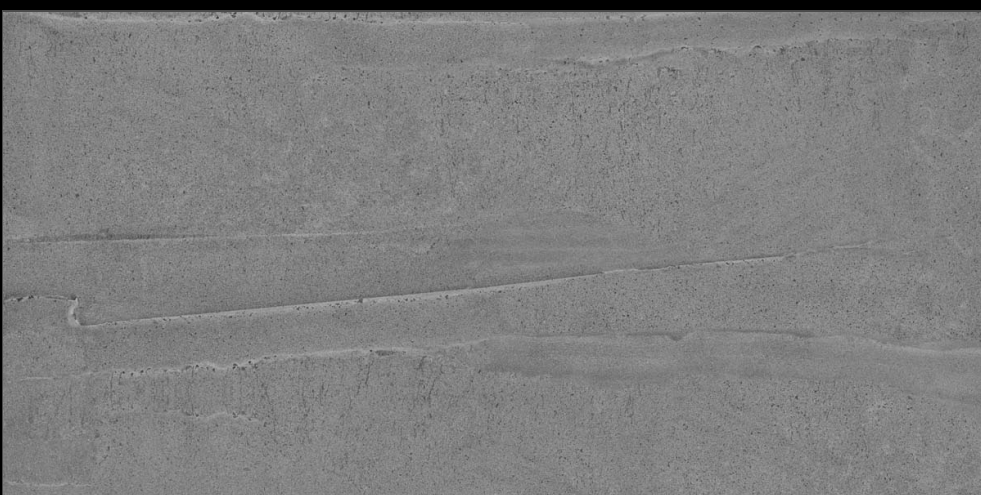

www.
alaskasurfaces.
com