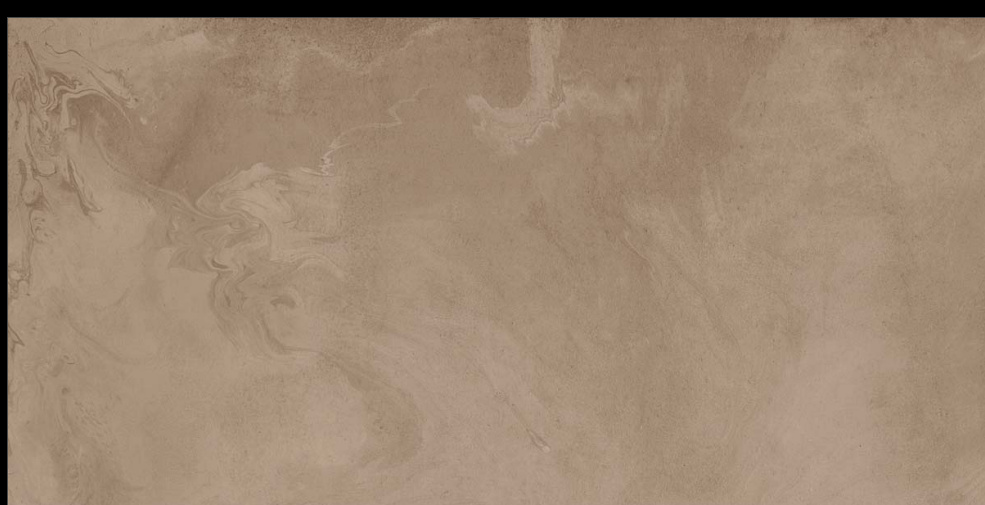

60x120cm

04 Randoms

8.5 Thickness

360°

www.  
alaskasurfaces.  
com

**MATT  
SURFACE**

**BOSCO BROWN**

**MUTED  
COLLECTION**