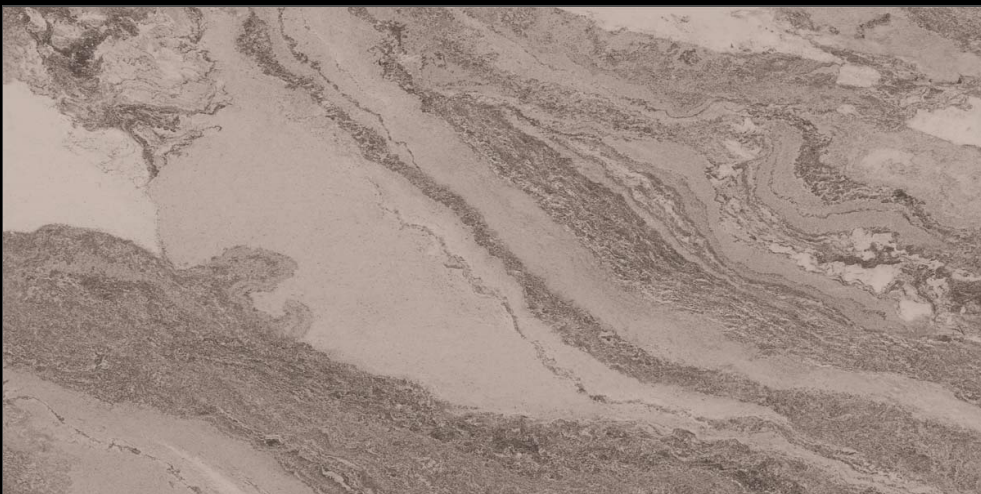

60x120cm

04 Randoms

8.5 Thickness

360°

www.  
alaskasurfaces.  
com

**MATT  
SURFACE**

**FES CHOCO**

**MUTED**  
COLLECTION