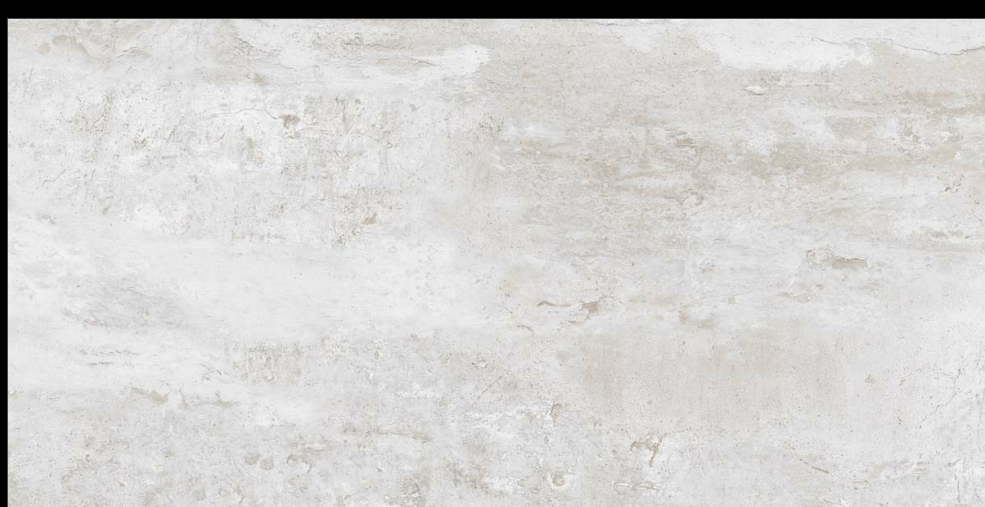

8.5 Thickness