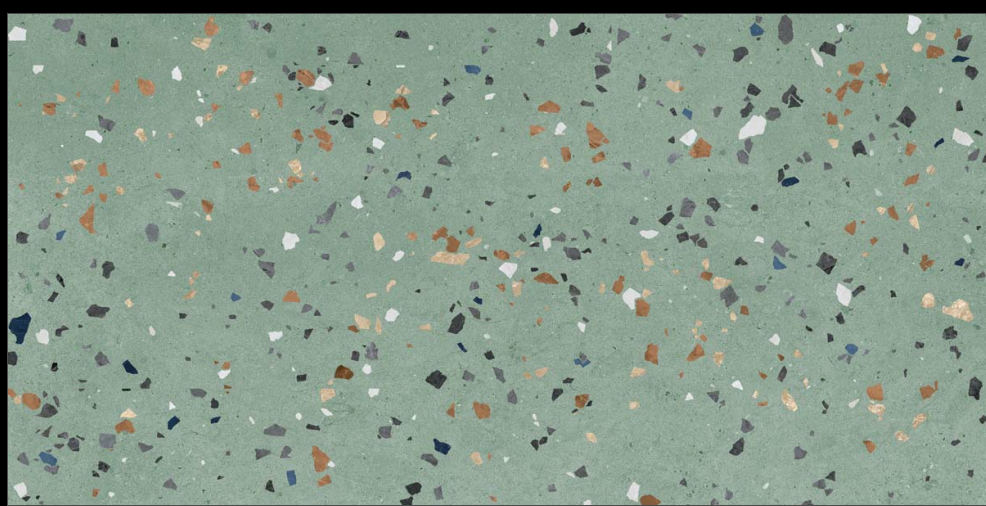

360°

www.  
alaskasurfaces.  
com

**MATT  
SURFACE**

**MADLY GREEN**

**MUTED  
COLLECTION**

Eterna Edition

60x120cm

O2 Randoms