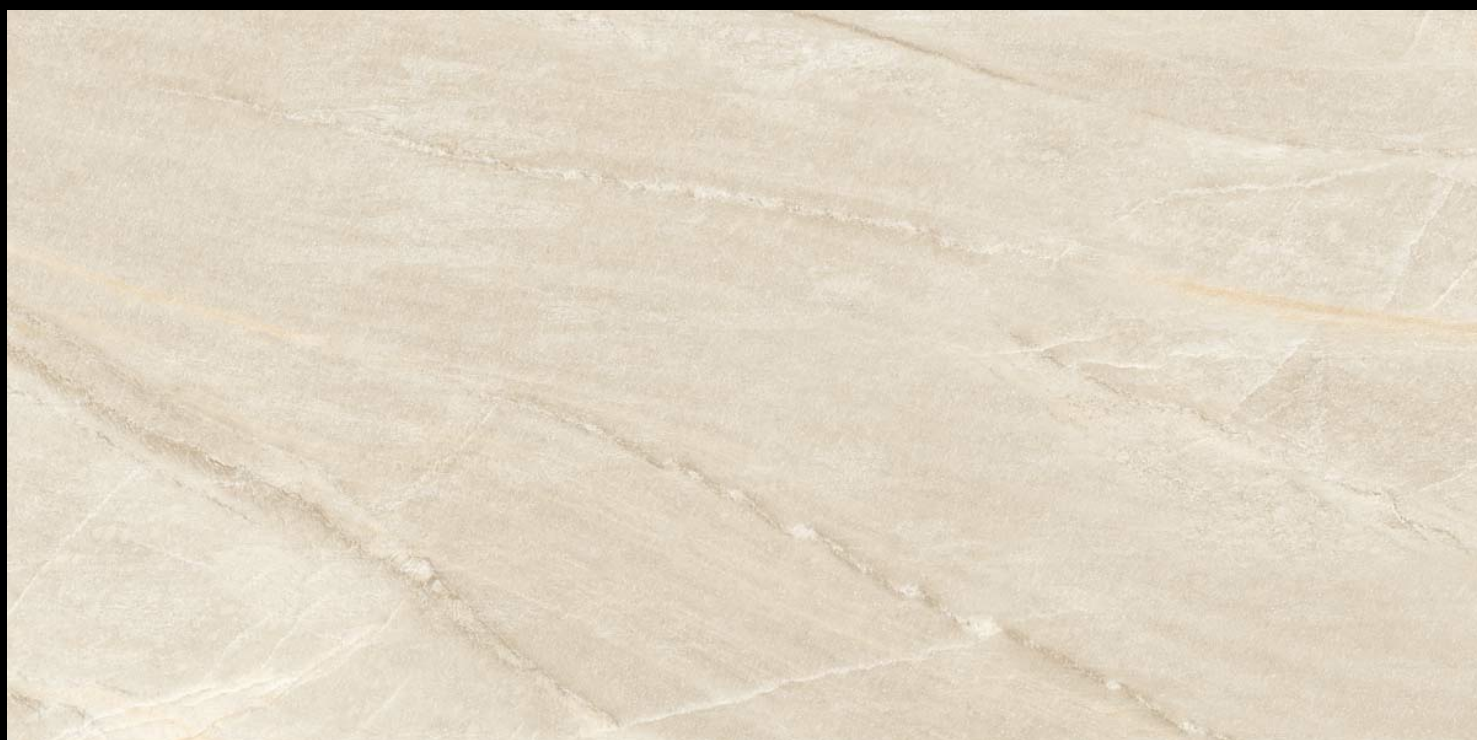

**MATT
SURFACE**

BOSTON IVORY

MUTED
COLLECTION

Eterna Edition

60x120cm

O3 Randoms