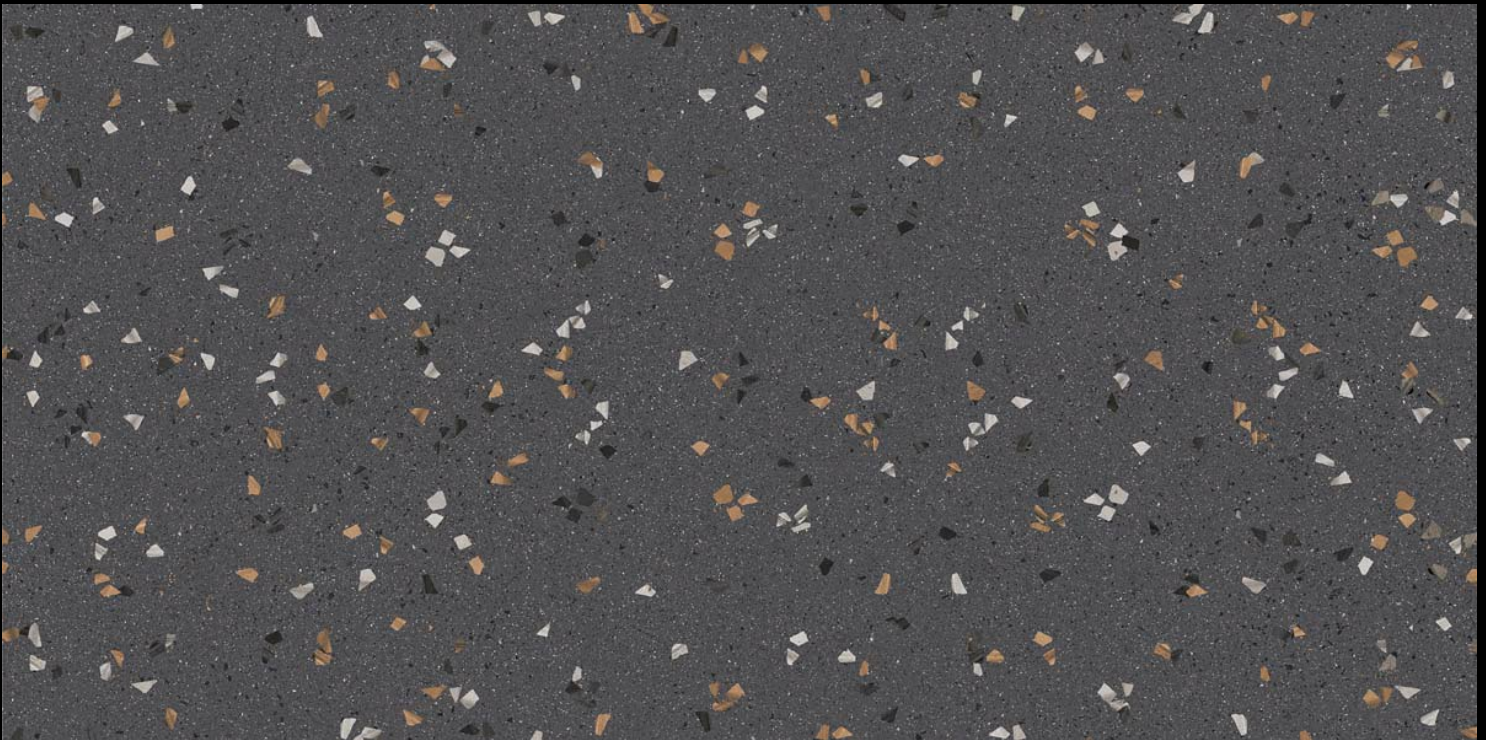

**MATT
SURFACE**

TOPAZ NERO

**MUTED
COLLECTION**

Eterna Edition

60x120cm

O2 Randoms