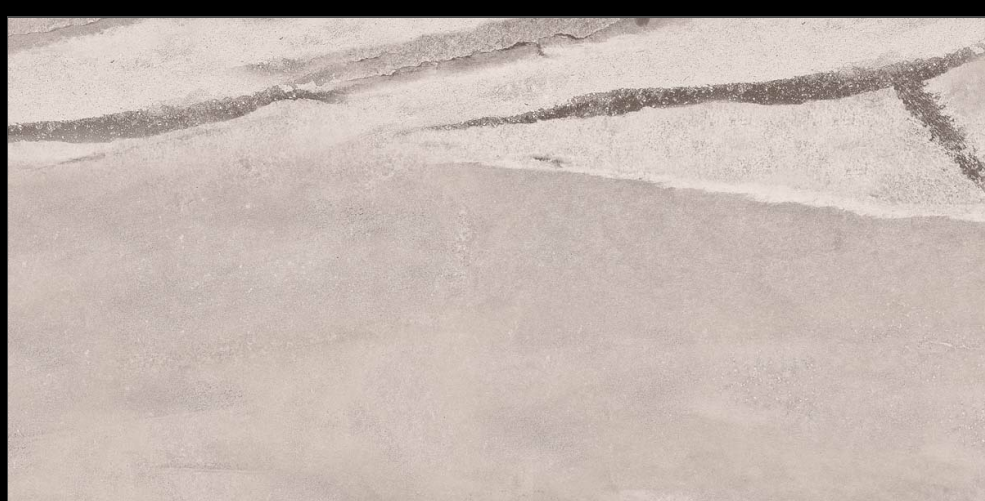

[www.
alaskasurfaces.
com](http://www.alaskasurfaces.com)