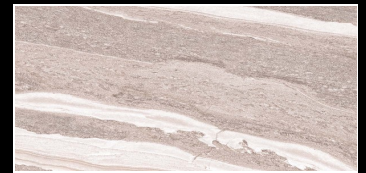

BOSTON TAUPE