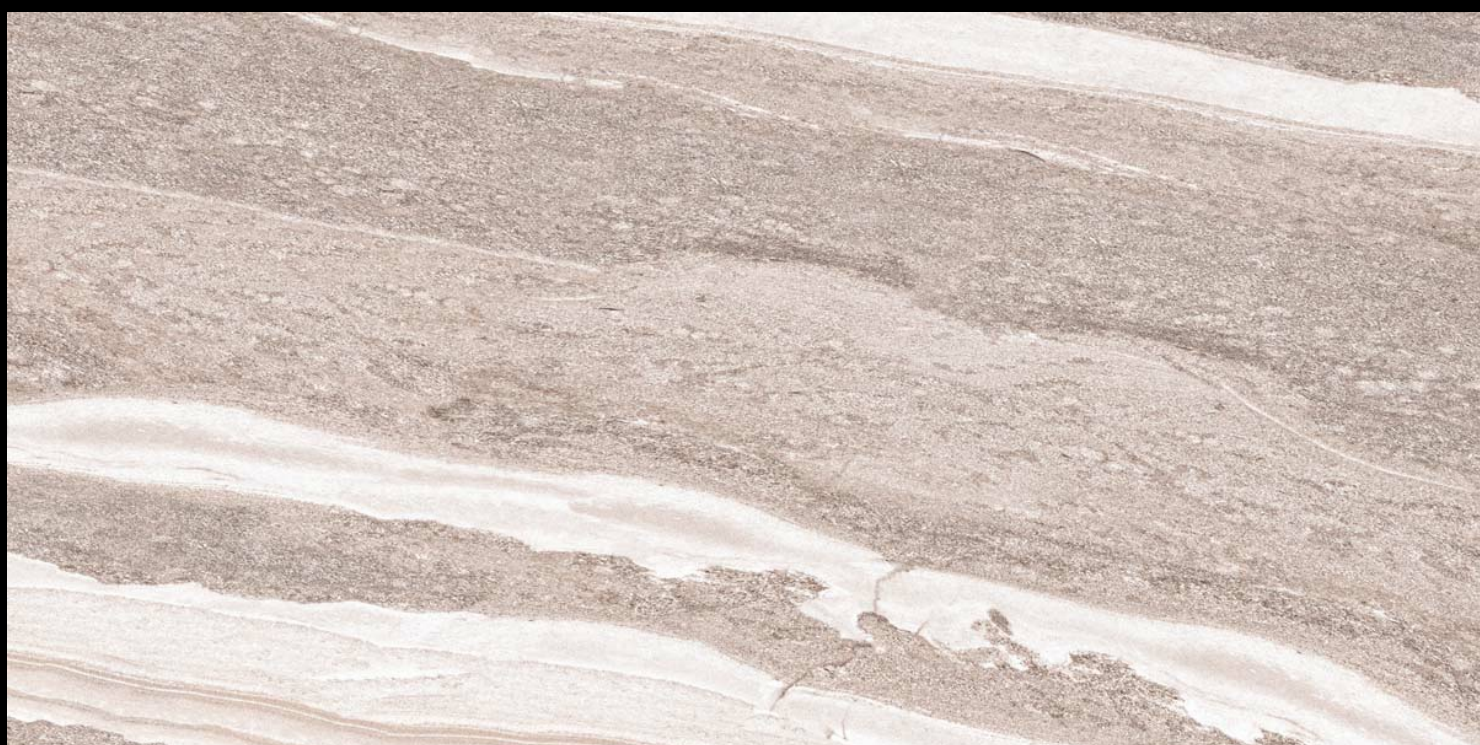

Eterna Edition

60x120cm

O4 Randoms

8.5 Thickness