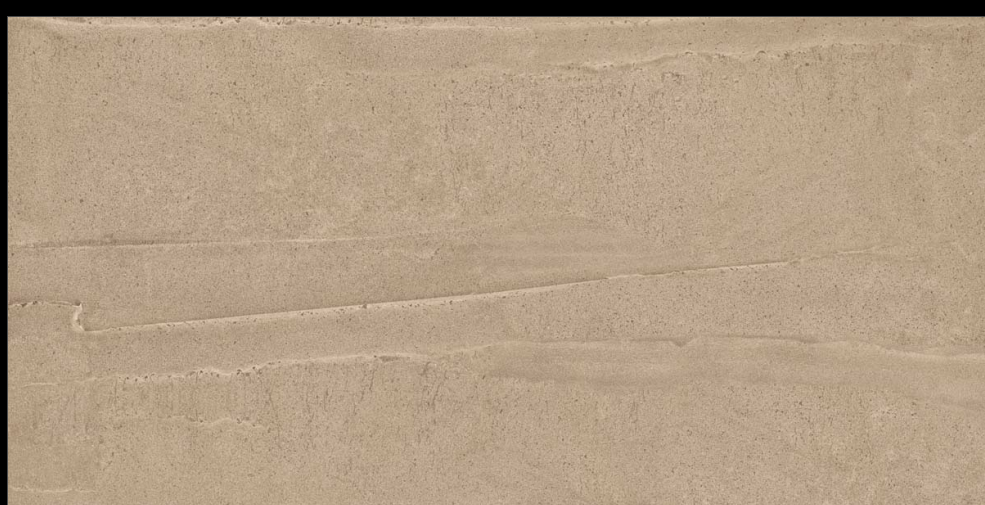

**MUTED  
COLLECTION**

Eterna Edition

60x120cm

O6 Randoms

8.5 Thickness

[www.  
alaskasurfaces.  
com](http://www.alaskasurfaces.com)

**MATT  
SURFACE**

**LUCY CHOCO**