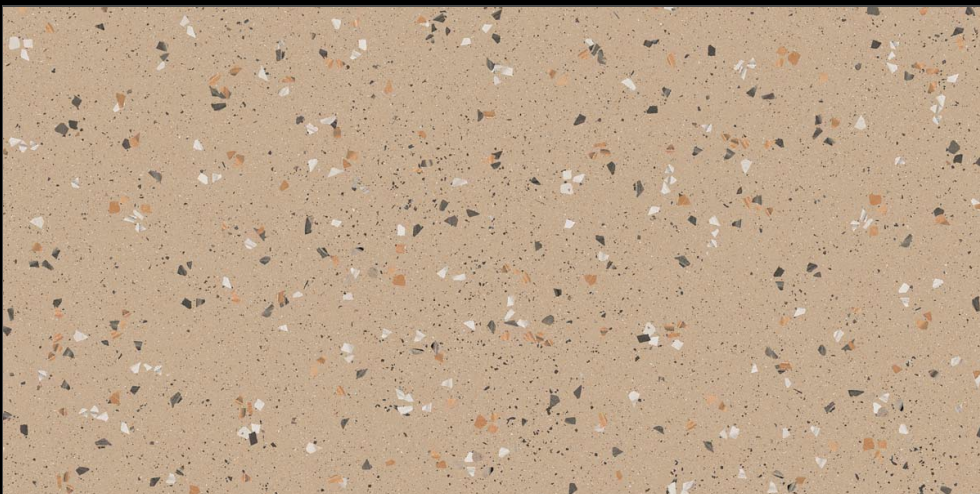

Eterna Edition

60x120cm

O4 Randoms

8.5 Thickness

[www.  
alaskasurfaces.  
com](http://www.alaskasurfaces.com)

**MATT  
SURFACE**

**TOPAZ BEIGE**

**MUTED  
COLLECTION**