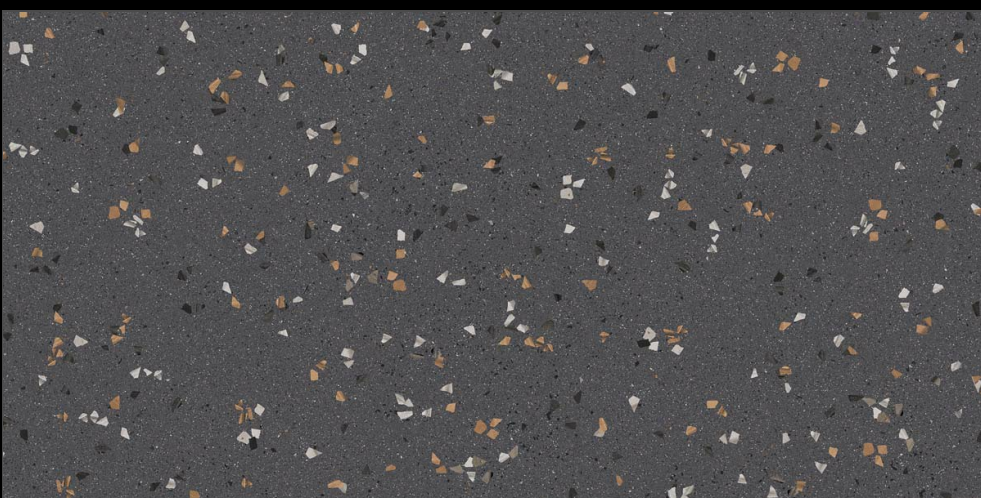

**MUTED  
COLLECTION**

Eterna Edition

60x120cm

O2 Randoms

8.5 Thickness

360°

www.  
alaskasurfaces.  
com

**MATT  
SURFACE**