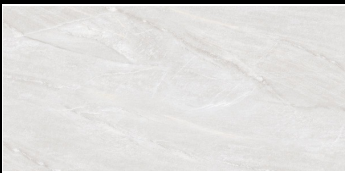

BOSCO GREY

BOSCO IVORY

600 X 1200 MM , MATT

BOSTON GREY

BOSTON IVORY

BOSTON PASTEL

BOSTON TAUPE

BOSTON WHITE