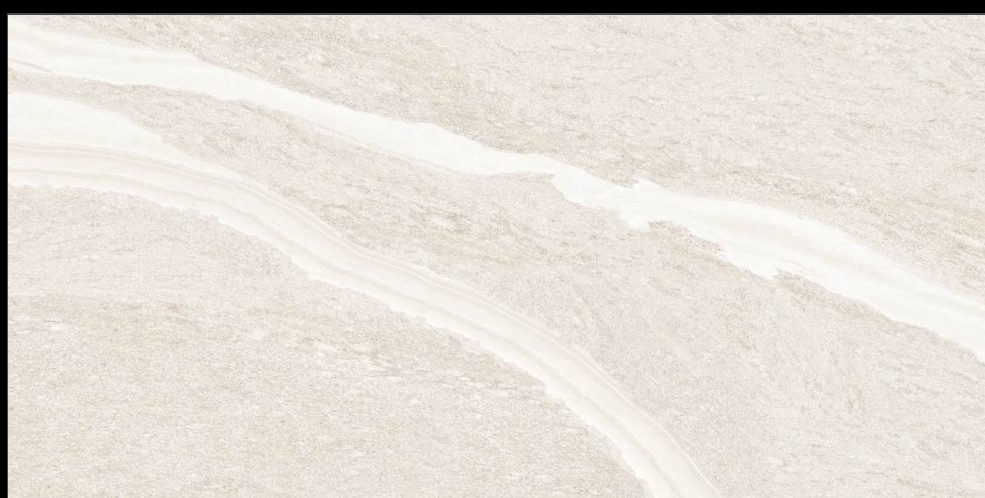

**MATT  
SURFACE**

**CANRY IVORY**

**MUTED**  
COLLECTION

Eterna Edition

60x120cm

04 Randoms

8.5 Thickness

360°