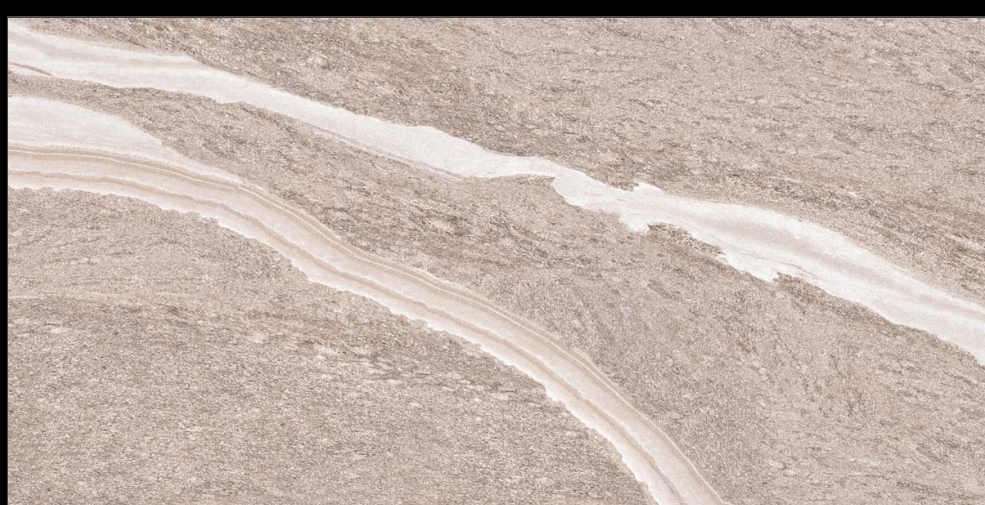

[www.
alaskasurfaces.
com](http://www.alaskasurfaces.com)