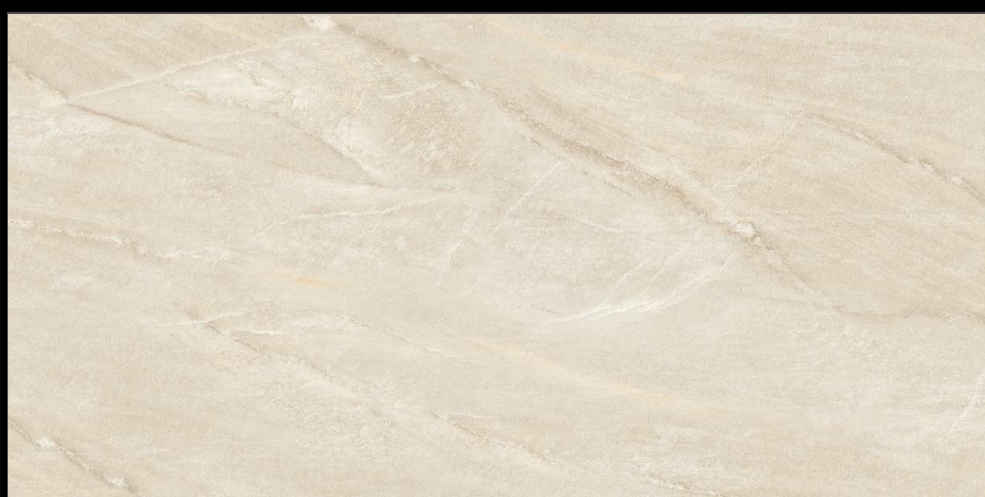

8.5 Thickness