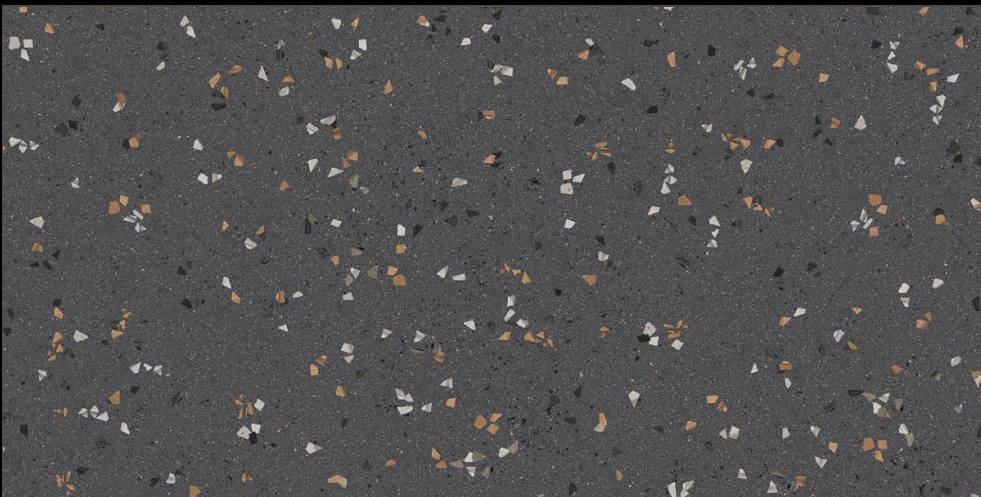

**MATT
SURFACE**

TOPAZ NERO

**MUTED
COLLECTION**

Eterna Edition

60x120cm

O2 Randoms