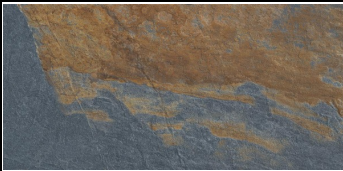

CEMENTO NATURAL

COTTON BROWN

COTTON WHITE

600 X 1200 MM , MATT

DUNHILL AQUA

FENTON AZUL

FENTON BROWN

FENTON GREY