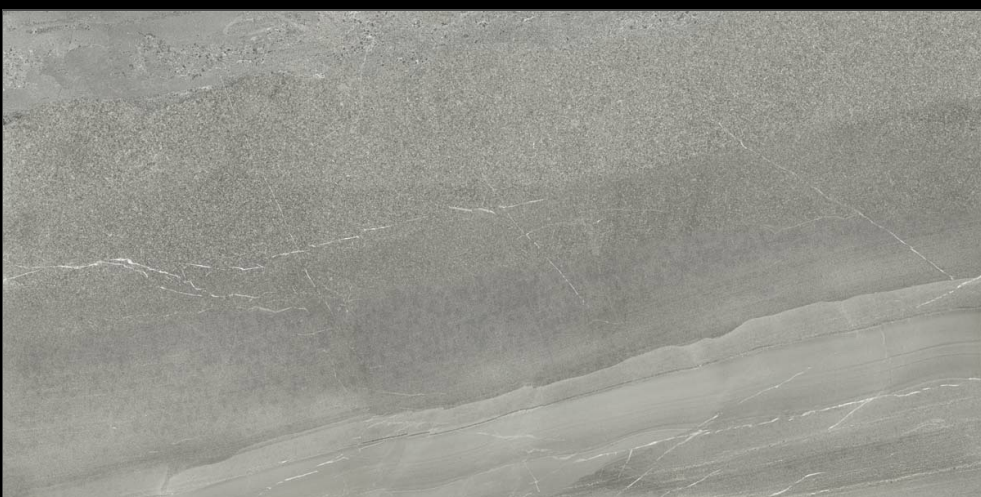

**PLUTO GREY**

**MUTED**  
COLLECTION

Eterna Edition

60x120cm

04 Randoms

8.5 Thickness

360°

www.  
alaskasurfaces.  
com