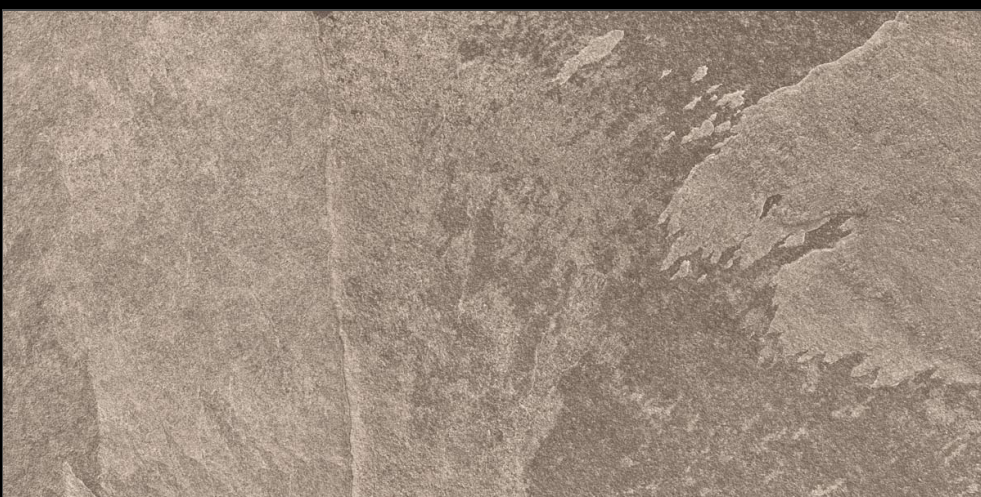

8.5 Thickness

360°