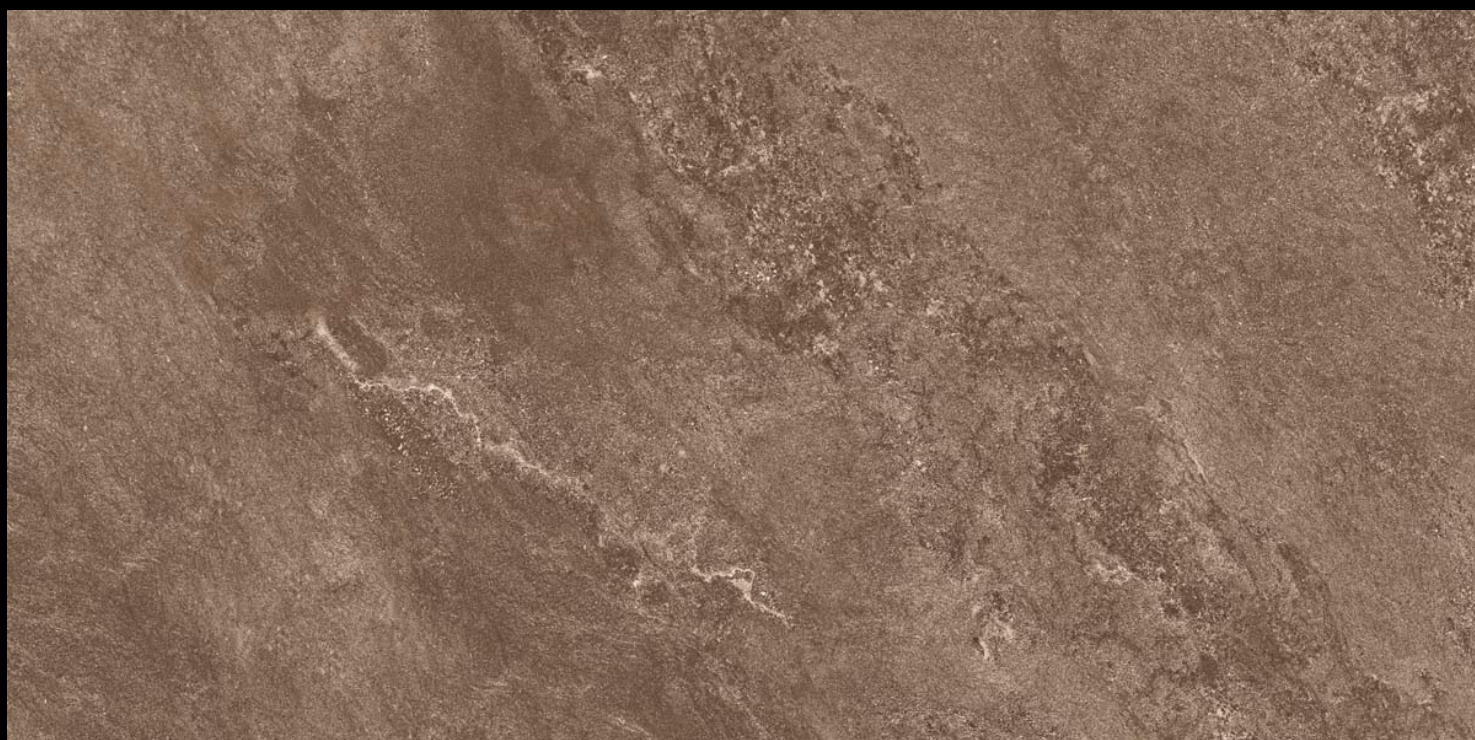

**MATT
SURFACE**

TINT CHOCO

MUTED
COLLECTION

Eterna Edition

60x120cm

04 Randoms