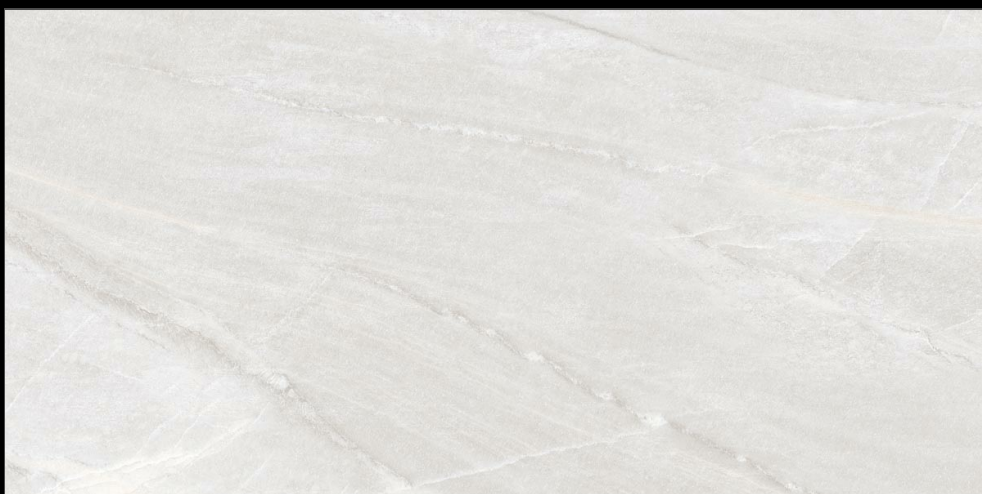

**MATT
SURFACE**

BOSTON WHITE

MUTED
COLLECTION

Eterna Edition

60x120cm

O3 Randoms