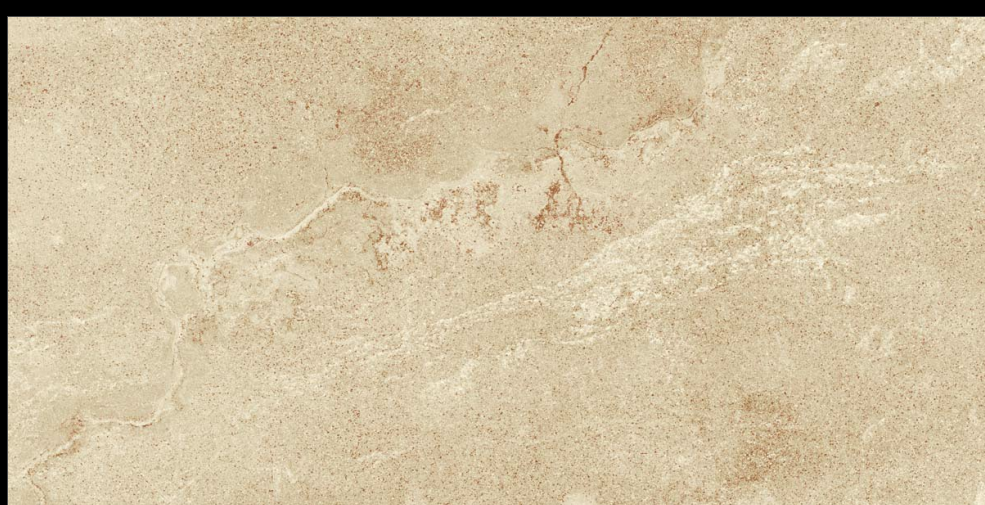

8.5 Thickness