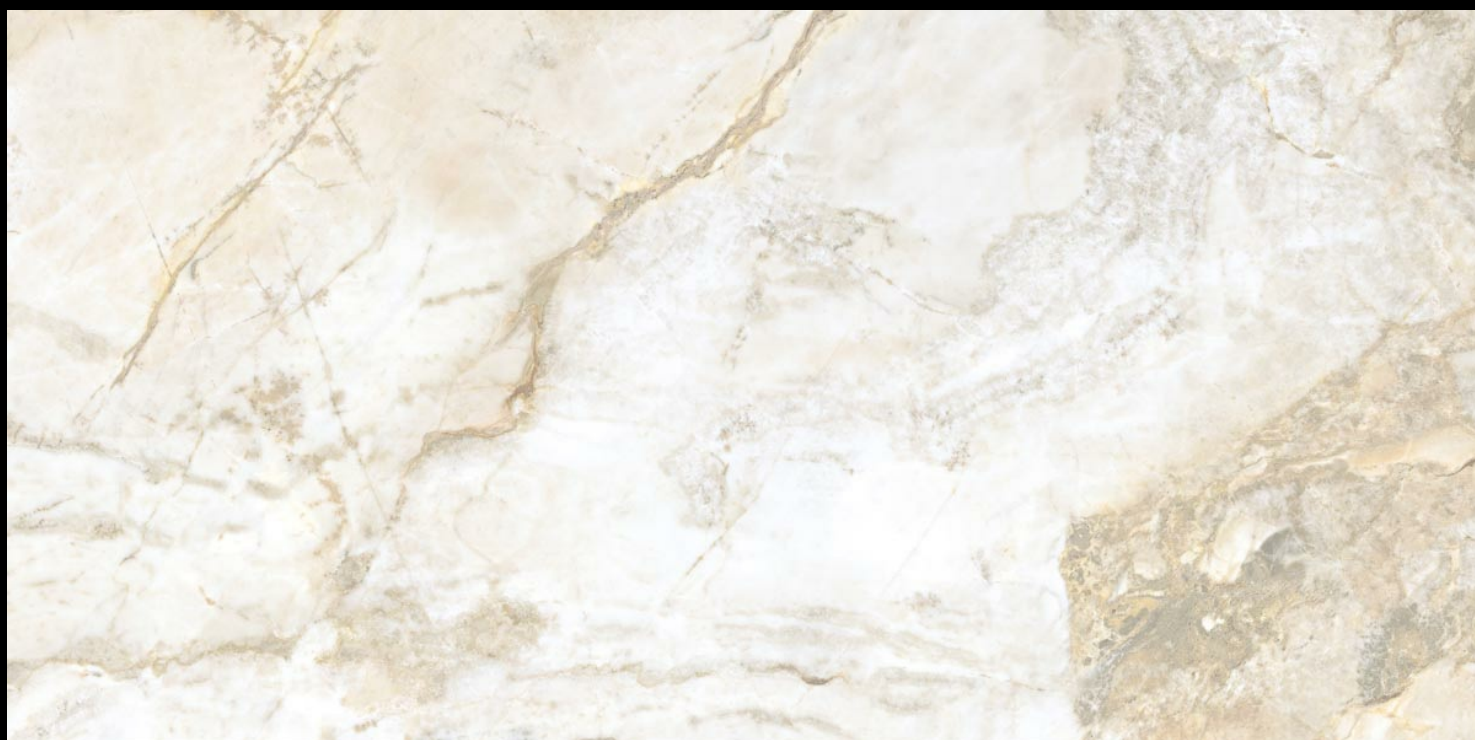

Eterna Edition

60x120cm

04 Randoms

8.5 Thickness

www.  
alaskasurfaces.  
com

**MATT  
SURFACE**

**PICASO WHITE**

**MUTED  
COLLECTION**