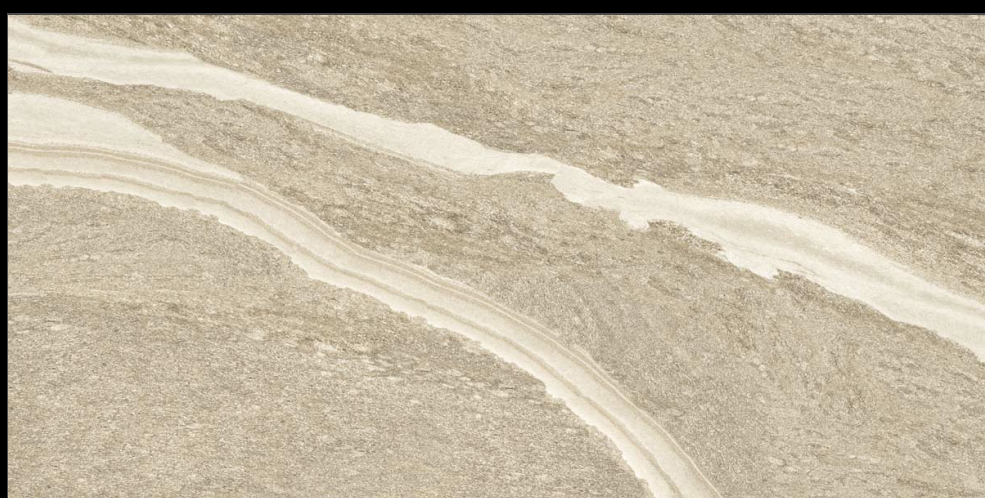

**MUTED**  
COLLECTION

Eterna Edition

60x120cm

04 Randoms

8.5 Thickness

360°

www.  
alaskasurfaces.  
com

**MATT  
SURFACE**