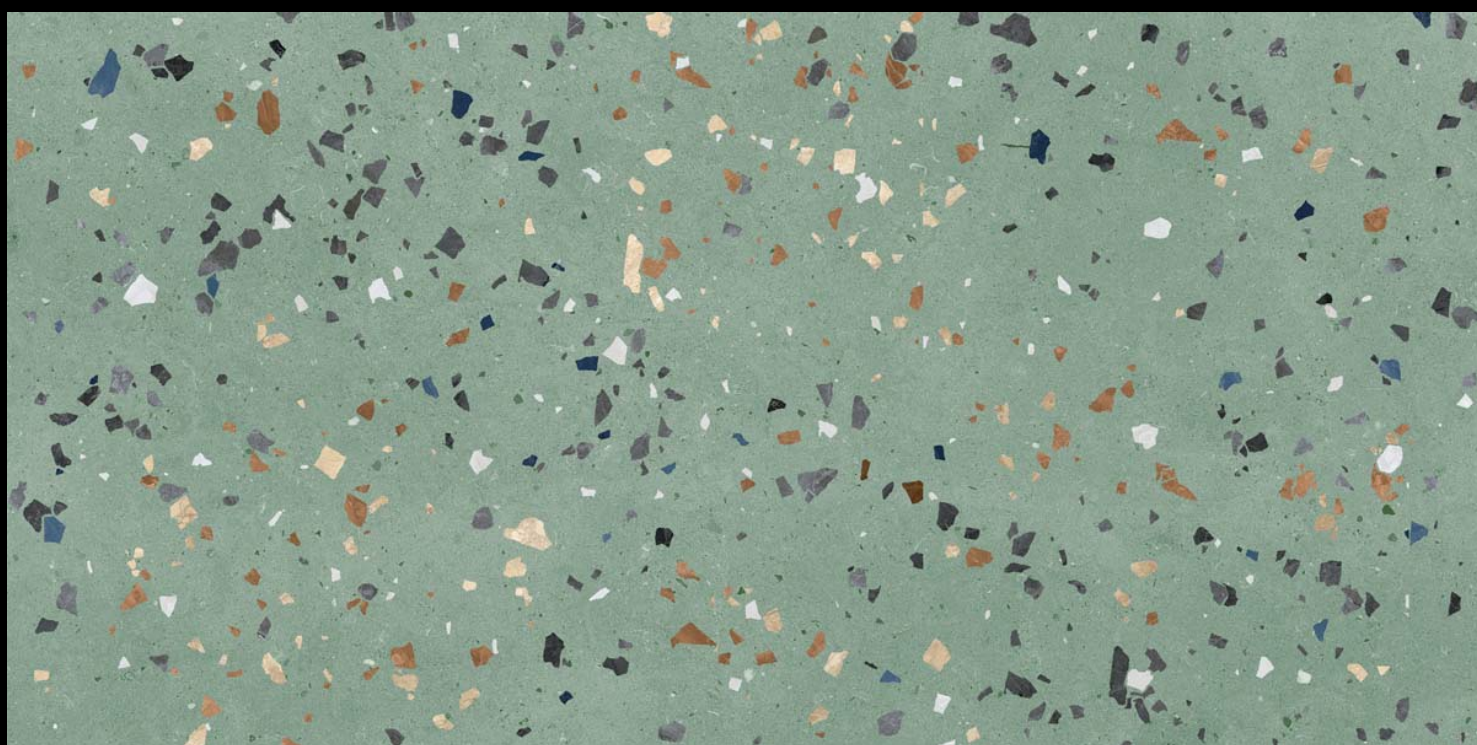

360°

www.  
alaskasurfaces.  
com

**MATT  
SURFACE**

**MADLY GREEN**

**MUTED  
COLLECTION**

Eterna Edition

60x120cm

O2 Randoms