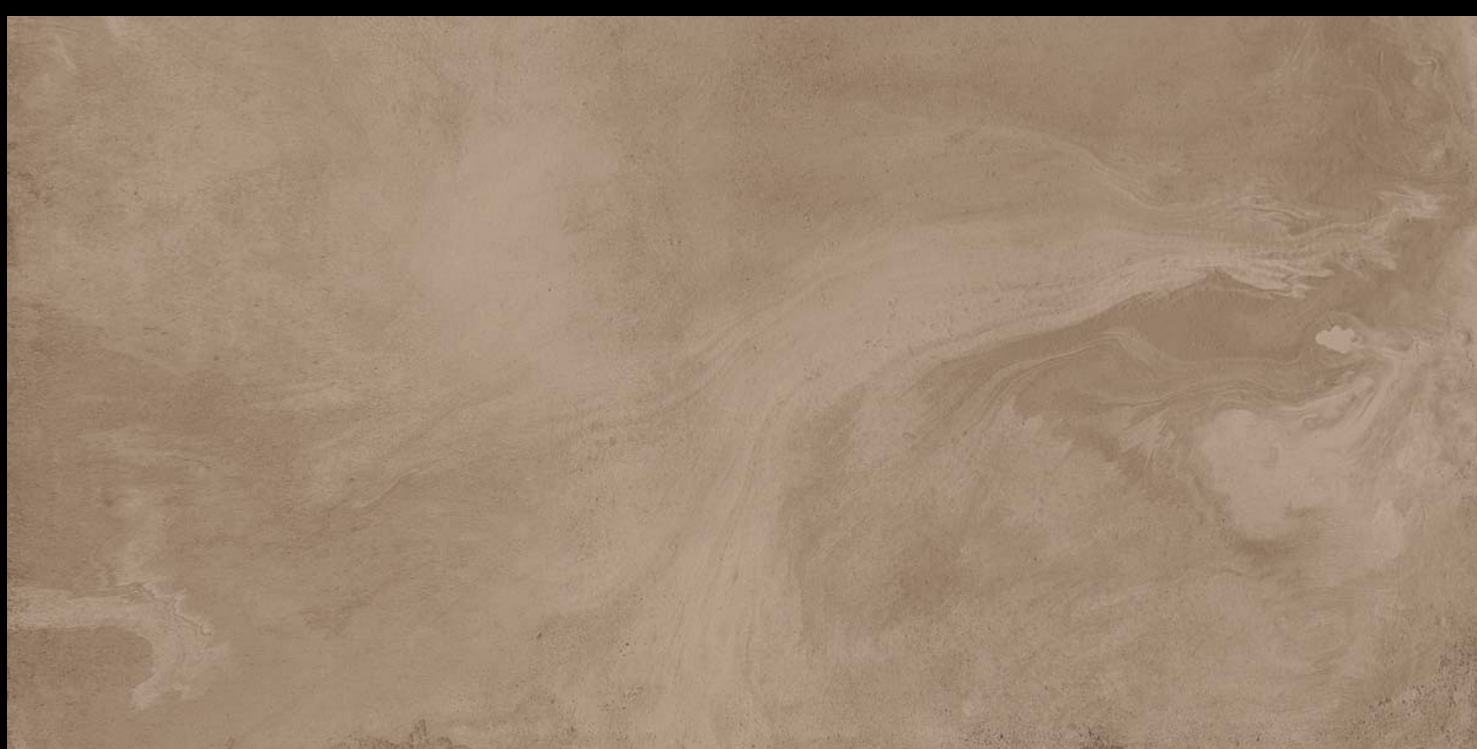

Eterna Edition

60x120cm

O4 Randoms