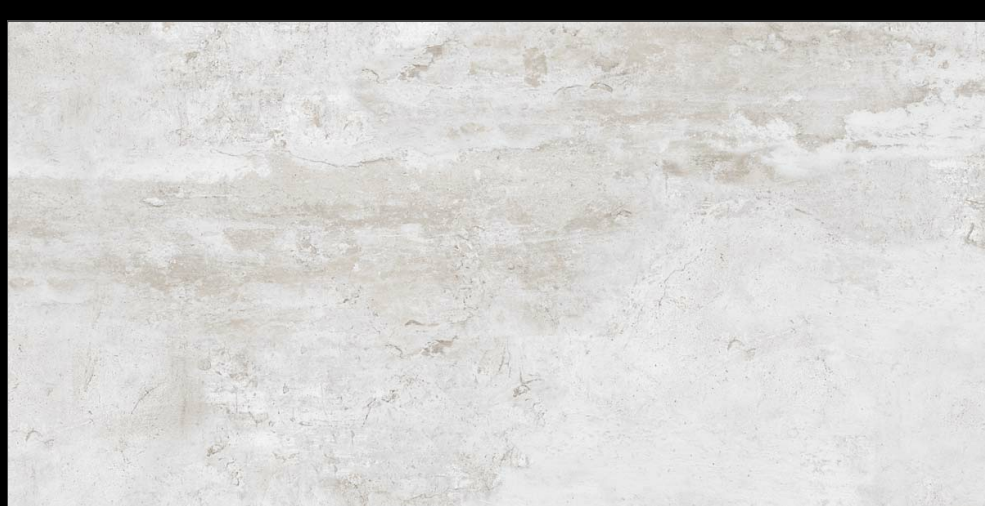

[www.
alaskasurfaces.
com](http://www.alaskasurfaces.com)