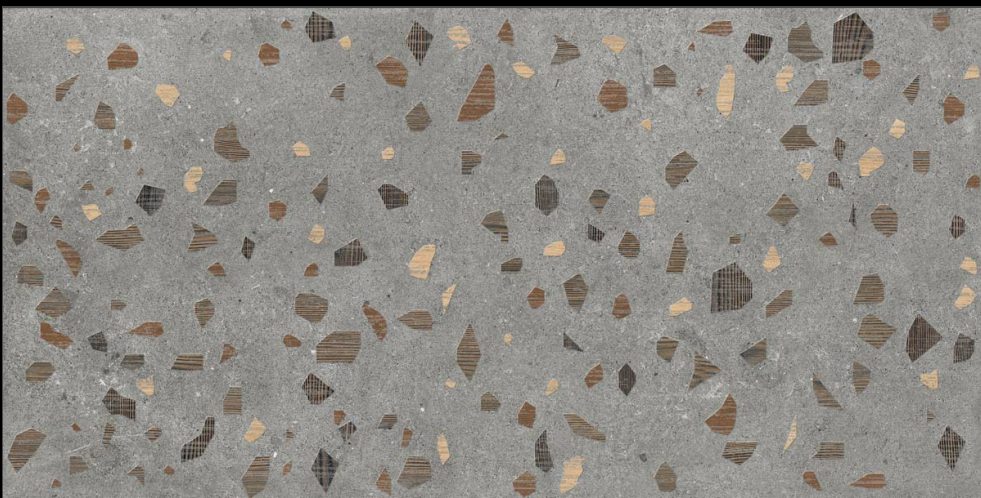

**TERRA NATURAL**

**MUTED  
COLLECTION**

Eterna Edition

60x120cm

O2 Randoms

8.5 Thickness

360°

www.  
alaskasurfaces.  
com