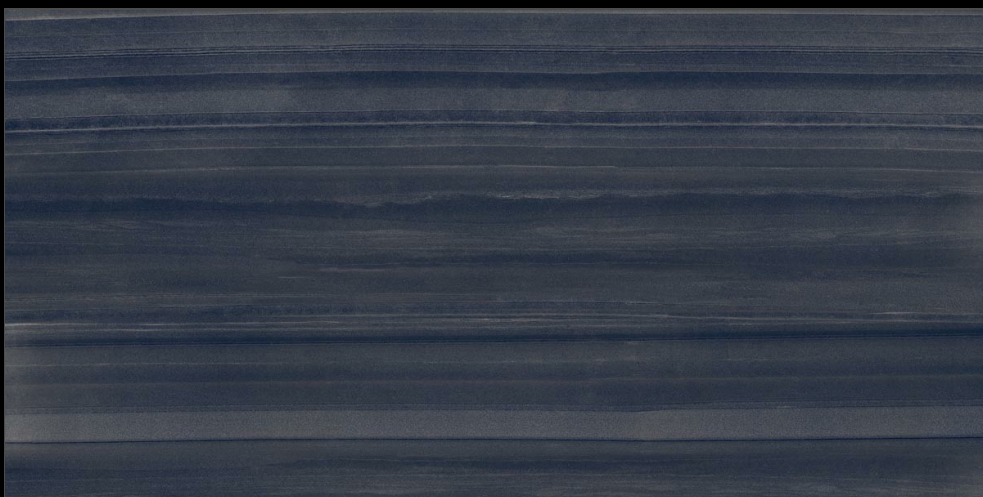

60x120cm

04 Randoms

8.5 Thickness

www.  
alaskasurfaces.  
com

**MATT  
SURFACE**

**LENOX GRIS**

**MUTED**  
COLLECTION

Eterna Edition