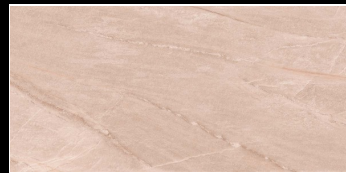

BOSCO GREY

BOSCO IVORY

600 X 1200 MM , MATT

BOSTON GREY

BOSTON IVORY

BOSTON PASTEL

BOSTON TAUPE

BOSTON WHITE