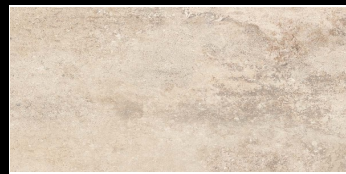

VERSACE BROWN