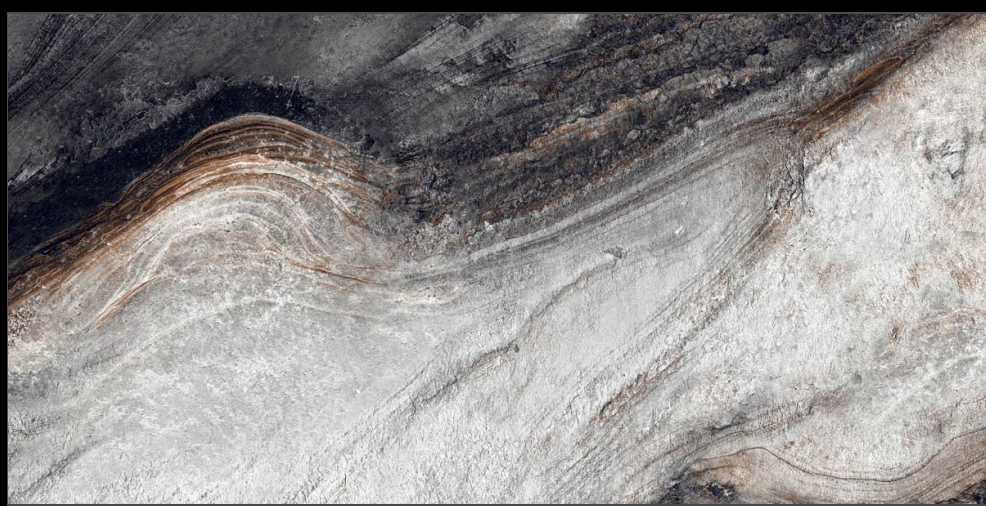

www.  
alaskasurfaces.  
com

**MATT  
SURFACE**

**HARD ROCK BLACK**

**MUTED  
COLLECTION**

Eterna Edition

60x120cm

O3 Randoms

8.5 Thickness