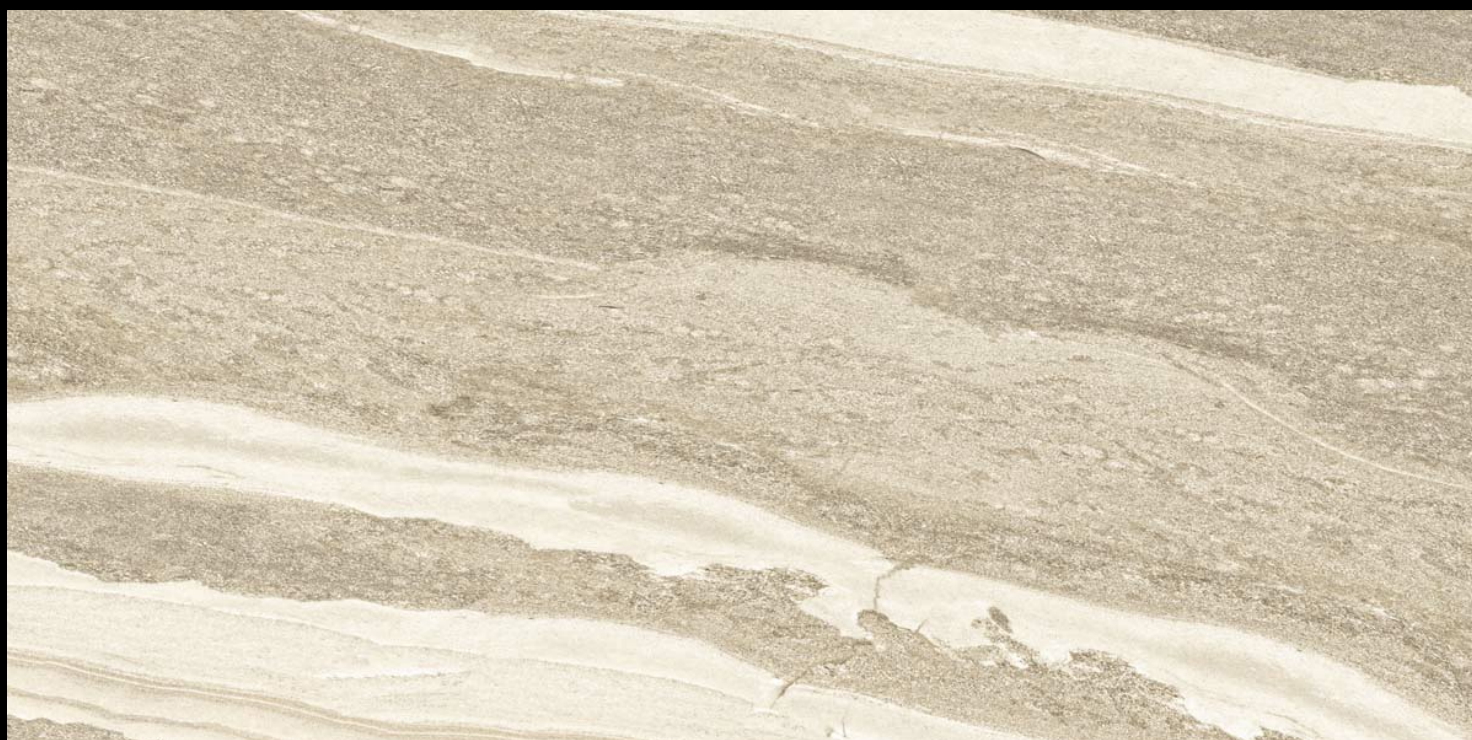

**MATT
SURFACE**

CANRY BEIGE

MUTED
COLLECTION

Eterna Edition

60x120cm

04 Randoms