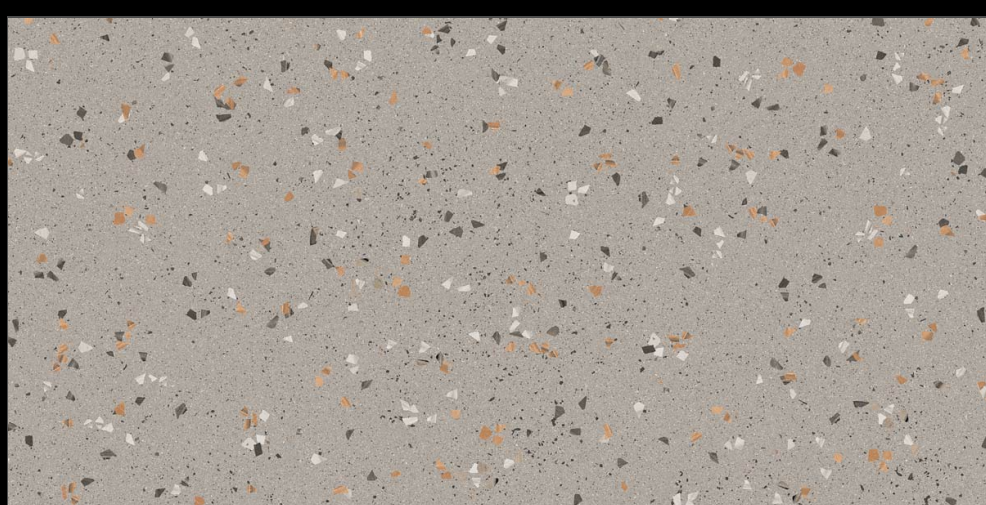

**MUTED  
COLLECTION**

Eterna Edition

60x120cm

O2 Randoms

8.5 Thickness

[www.  
alaskasurfaces.  
com](http://www.alaskasurfaces.com)

**MATT  
SURFACE**

**TOPAZ NERO**