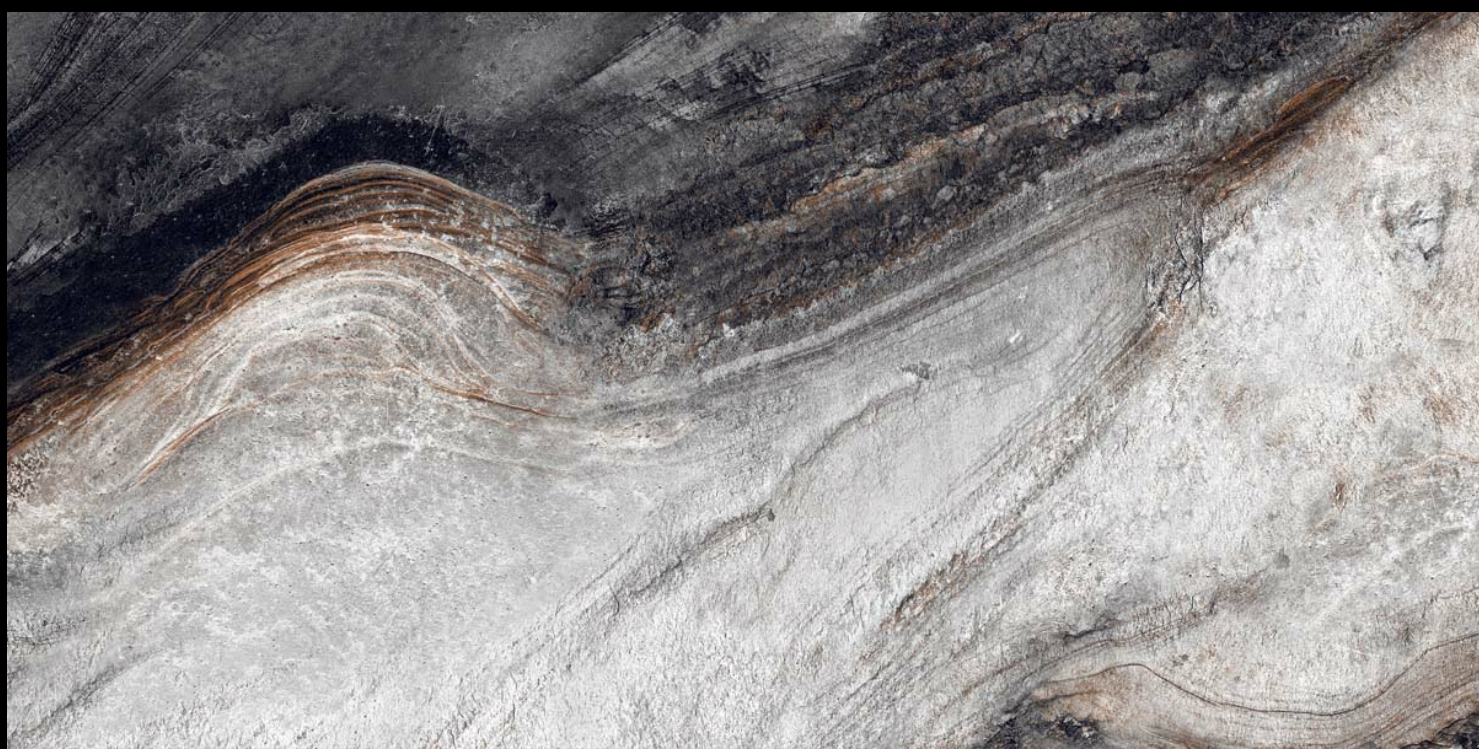

www.  
alaskasurfaces.  
com

**MATT  
SURFACE**

**HARD ROCK BLACK**

**MUTED  
COLLECTION**

Eterna Edition

60x120cm

O3 Randoms

8.5 Thickness