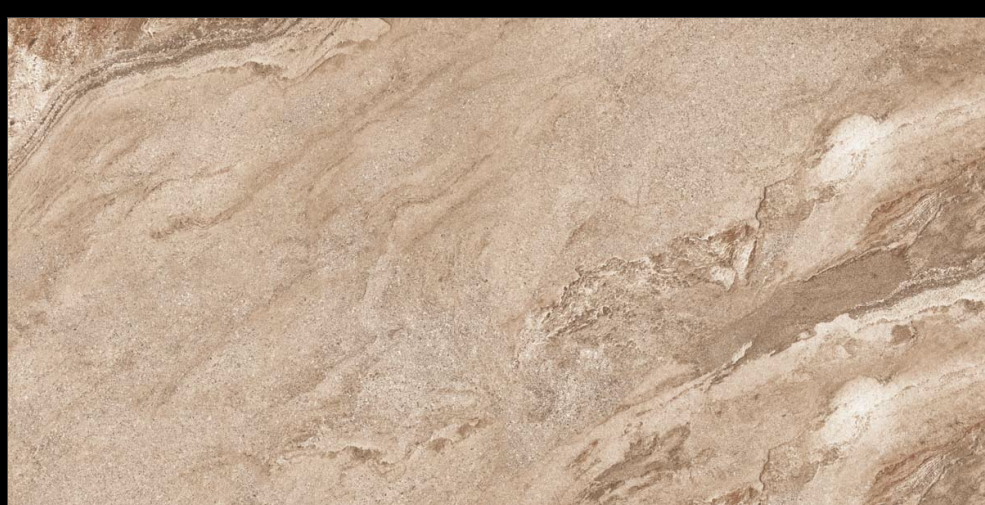

Eterna Edition

60x120cm

O4 Randoms