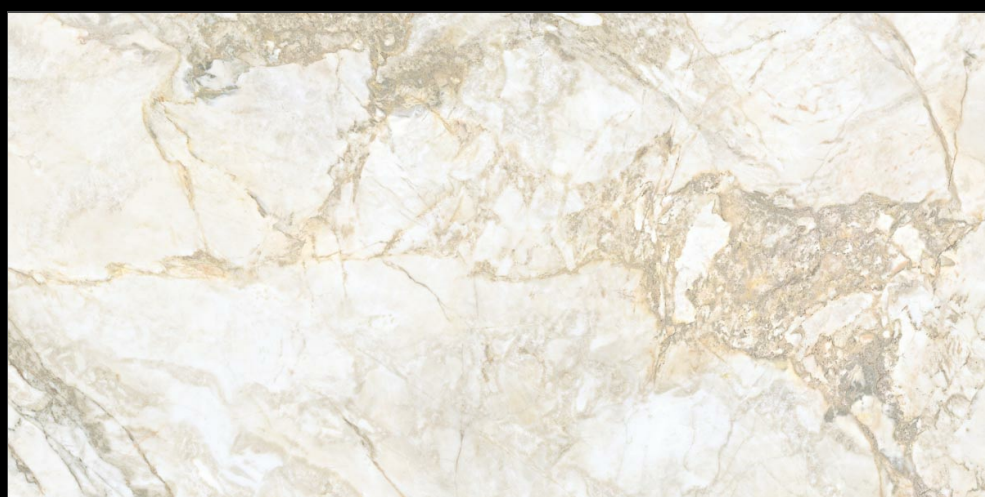

Eterna Edition

60x120cm

04 Randoms

8.5 Thickness

www.  
alaskasurfaces.  
com

**MATT  
SURFACE**

**PICASO WHITE**

**MUTED  
COLLECTION**