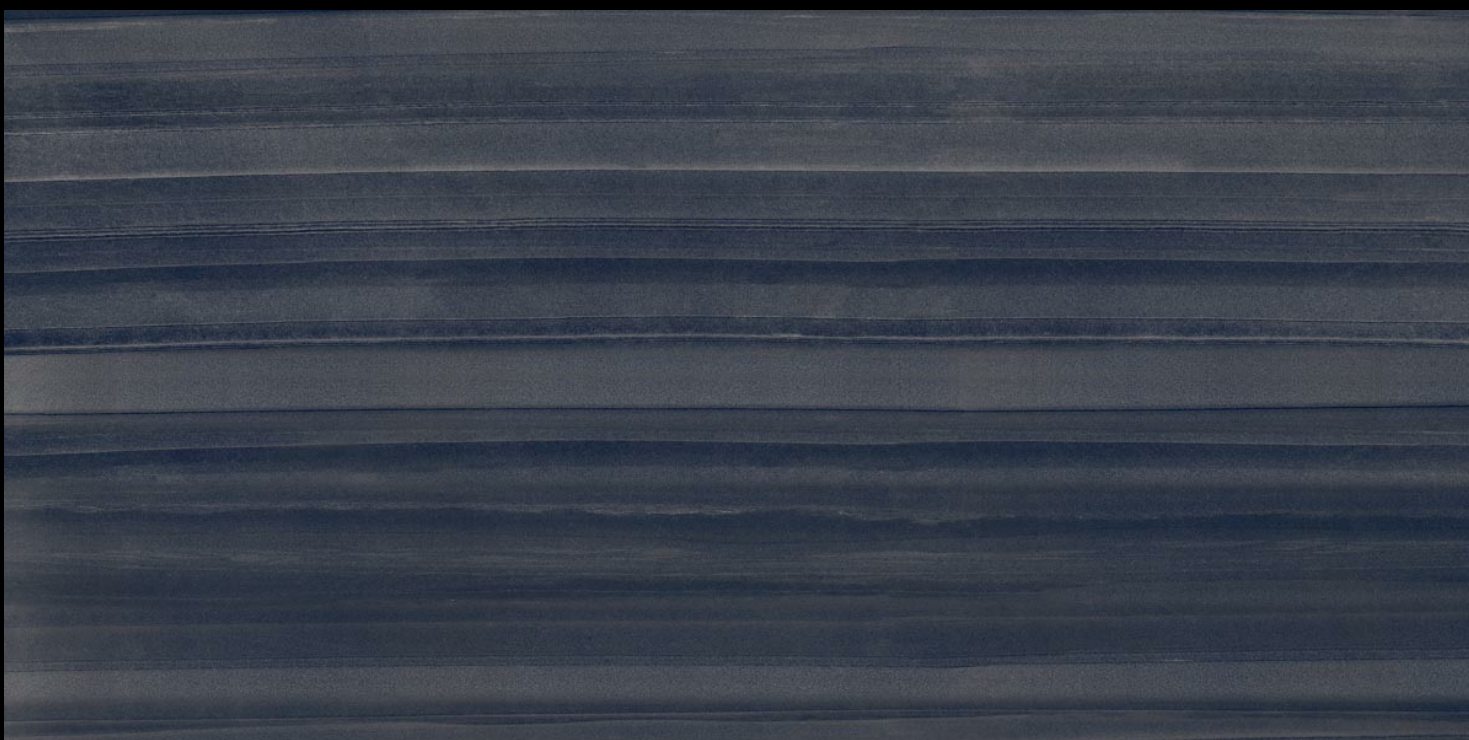

60x120cm

04 Randoms

8.5 Thickness

www.  
alaskasurfaces.  
com

**MATT  
SURFACE**

**LENOX GRIS**

**MUTED**  
COLLECTION

Eterna Edition