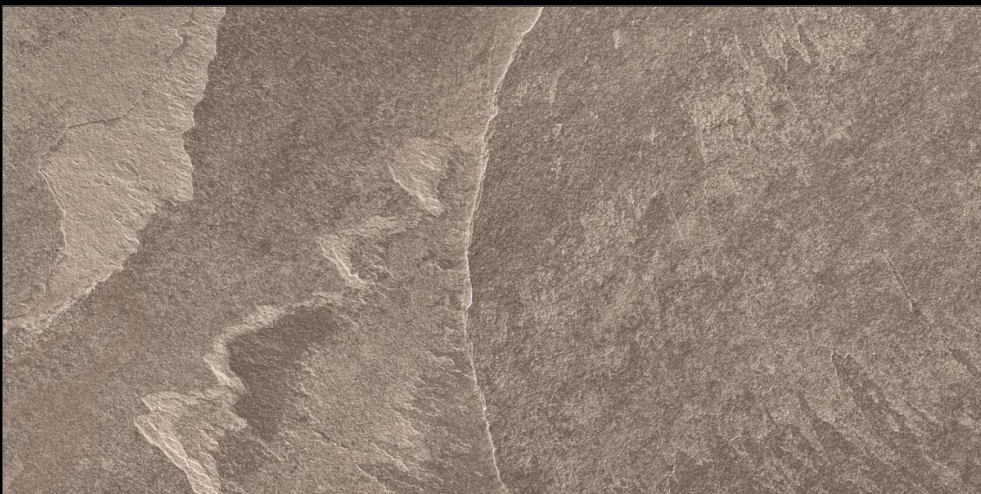

8.5 Thickness

360°

www.  
alaskasurfaces.  
com

**MATT  
SURFACE**

**VERSACE BROWN**

**MUTED**  
COLLECTION

Eterna Edition

60x120cm