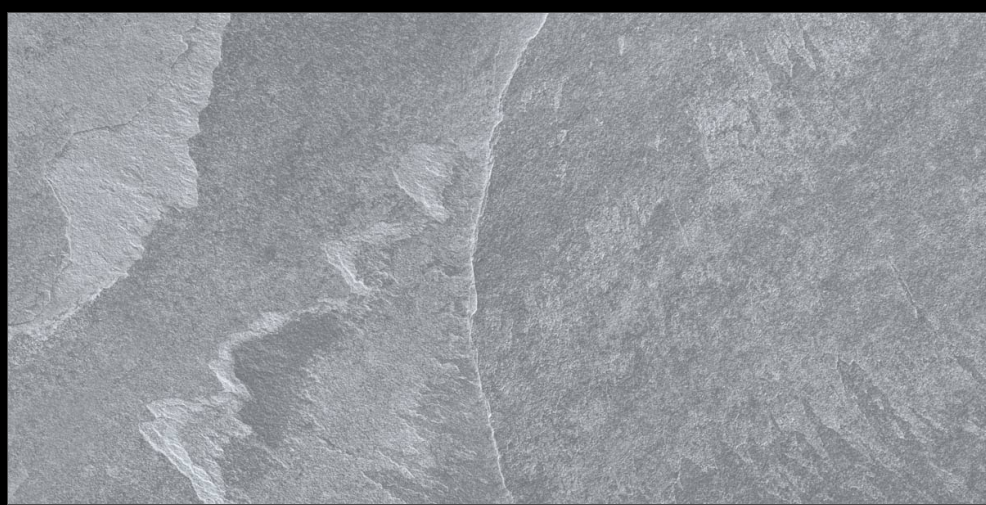

8.5 Thickness