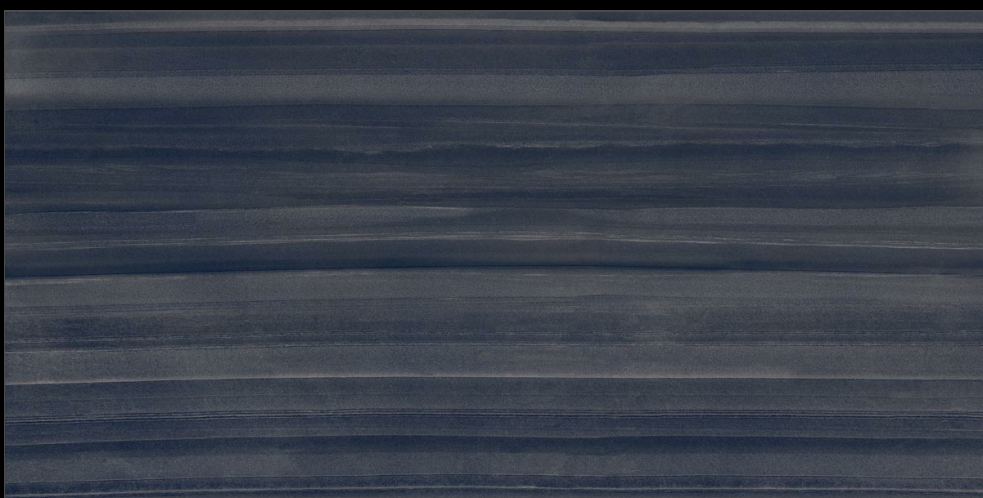

www.
alaskasurfaces.
com