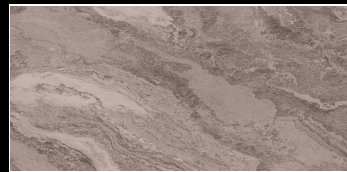

FENTON AZUL