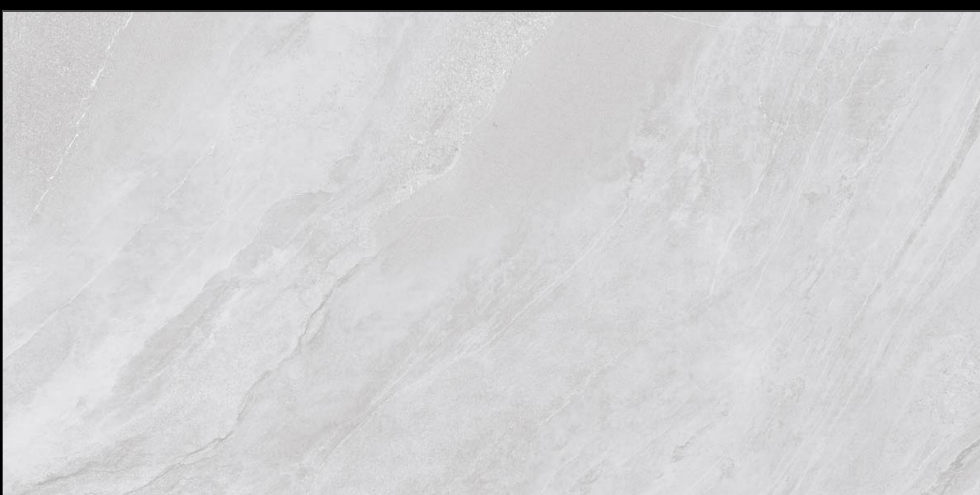

**MUTED**  
COLLECTION

Eterna Edition

60x120cm

04 Randoms

8.5 Thickness

360°

www.  
alaskasurfaces.  
com

**MATT  
SURFACE**