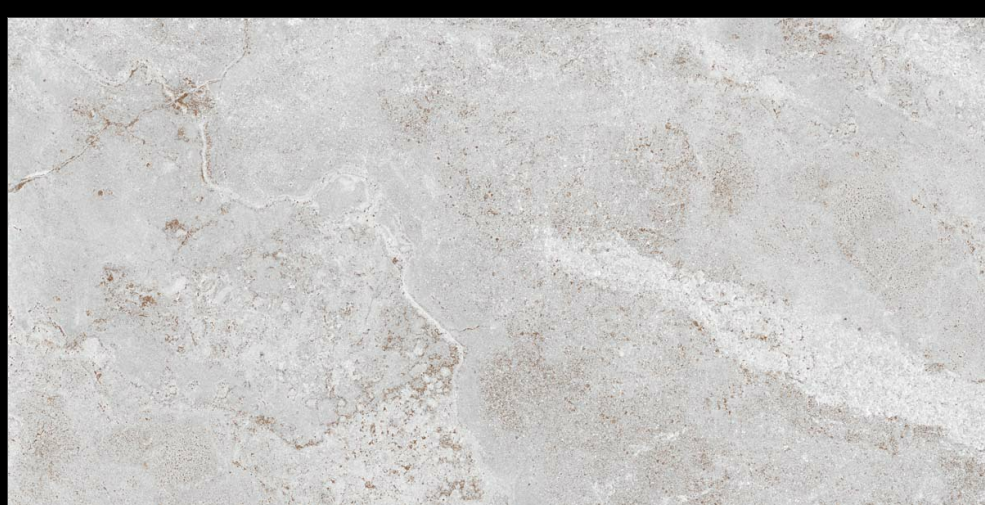

Eterna Edition

60x120cm

O4 Randoms

8.5 Thickness