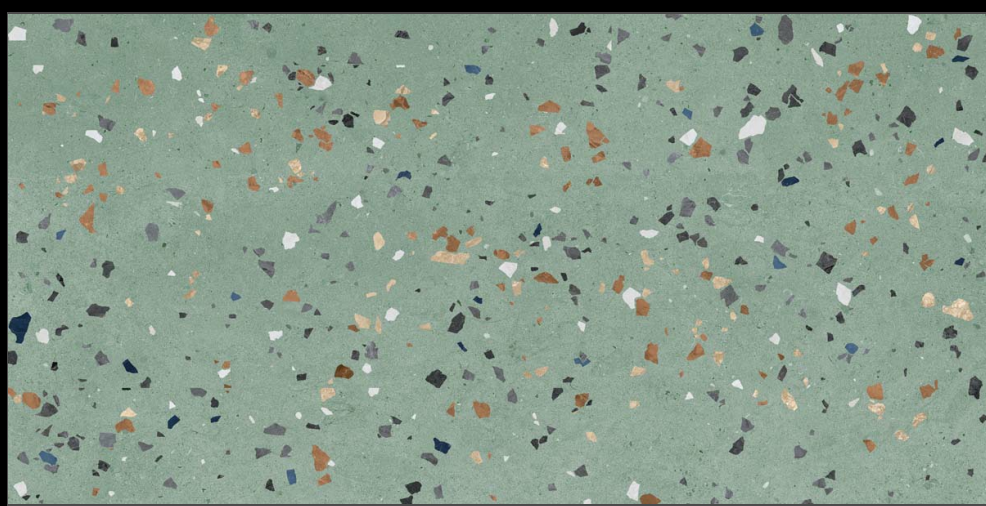

[www.
alaskasurfaces.
com](http://www.alaskasurfaces.com)