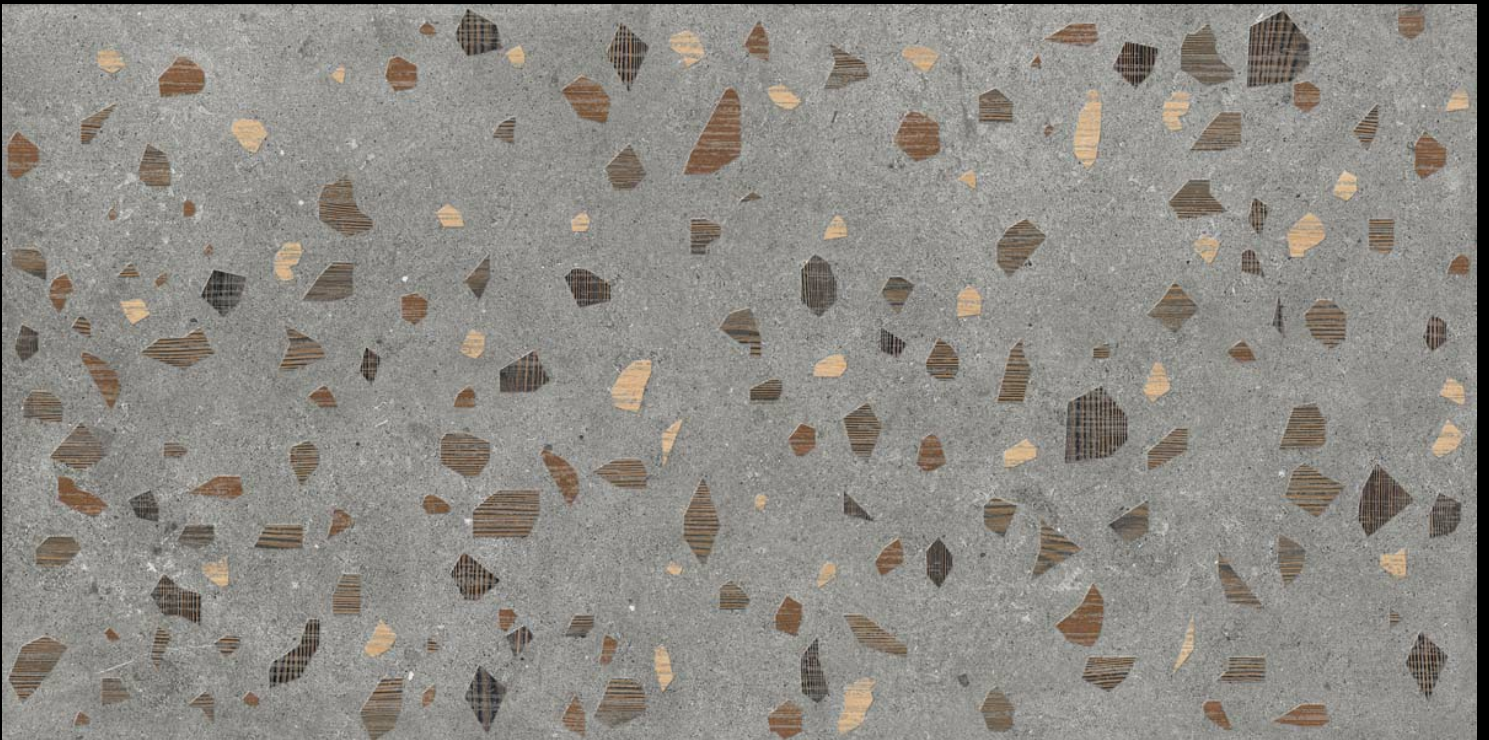

**MATT
SURFACE**

TERRA NATURAL

**MUTED
COLLECTION**

Eterna Edition

60x120cm

O2 Randoms