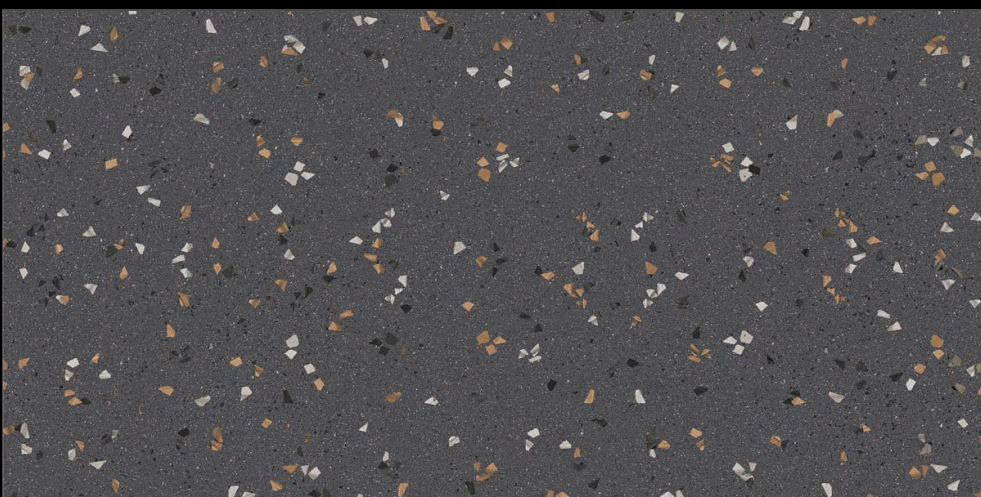

8.5 Thickness

360°