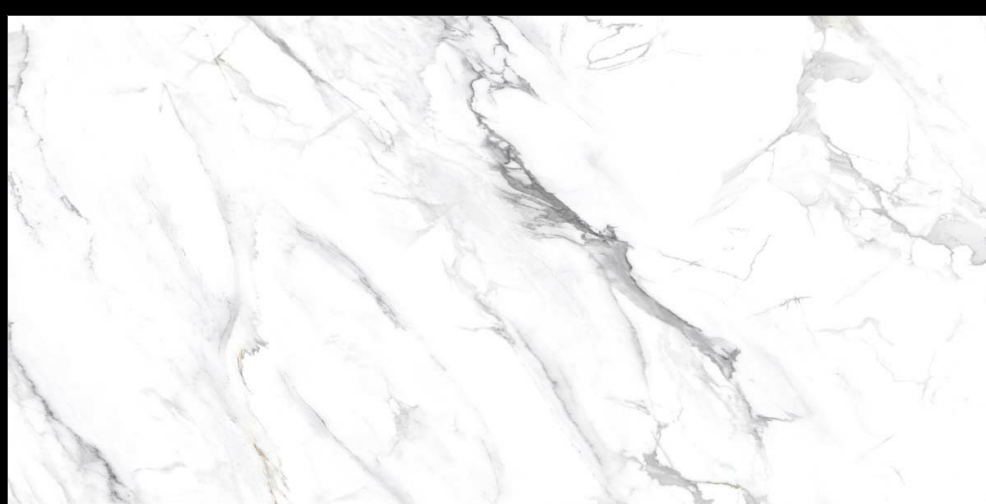

Eterna Edition

60x120cm

O3 Randoms