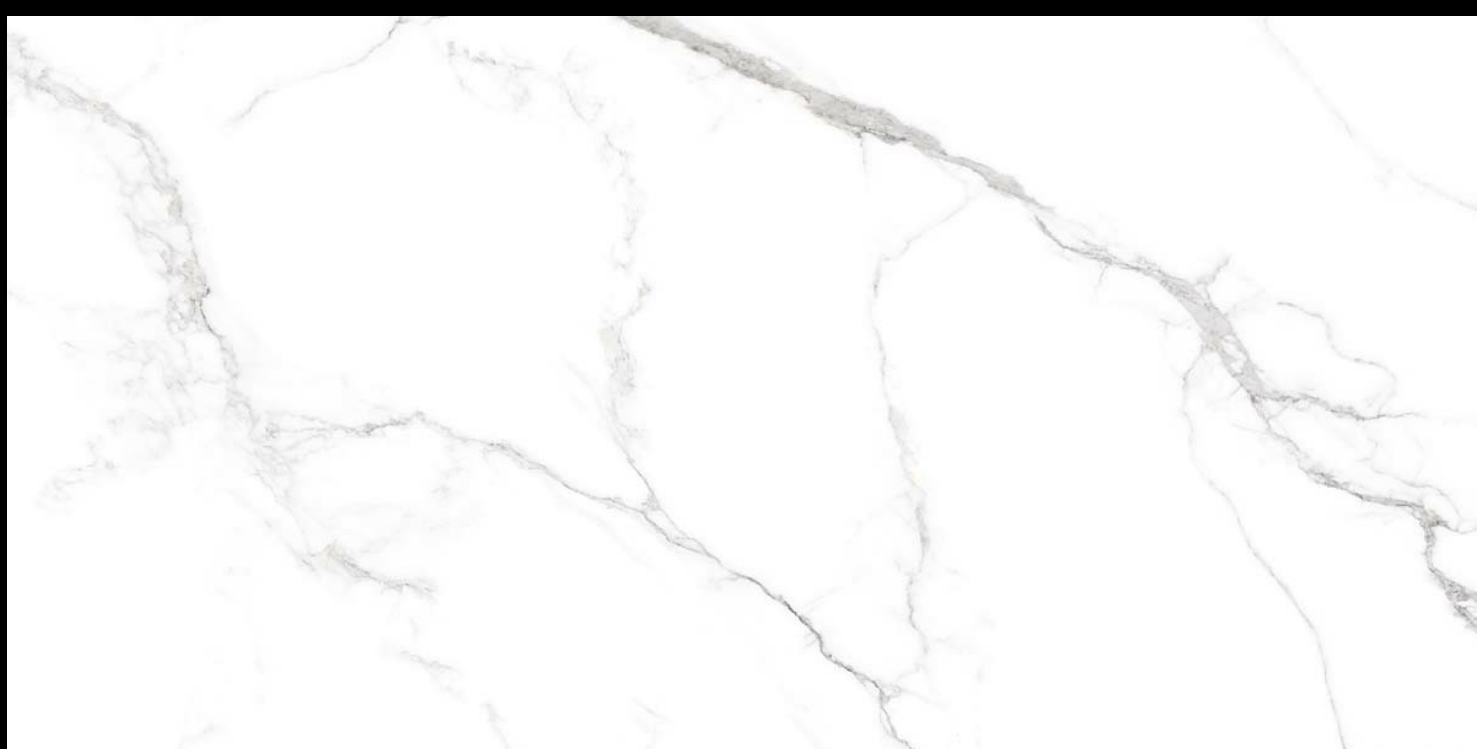

Eterna Edition

60x120cm

O4 Randoms