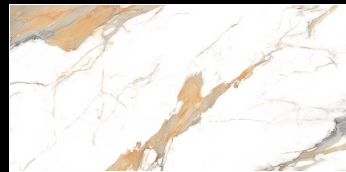

CORTINA GREY

CRETA WHITE

ELIOS NATURAL

ESCARA BLACK

ESSENSE GREY

EXO GOLD

FROSTY BROWN

GLACIAR WHITE