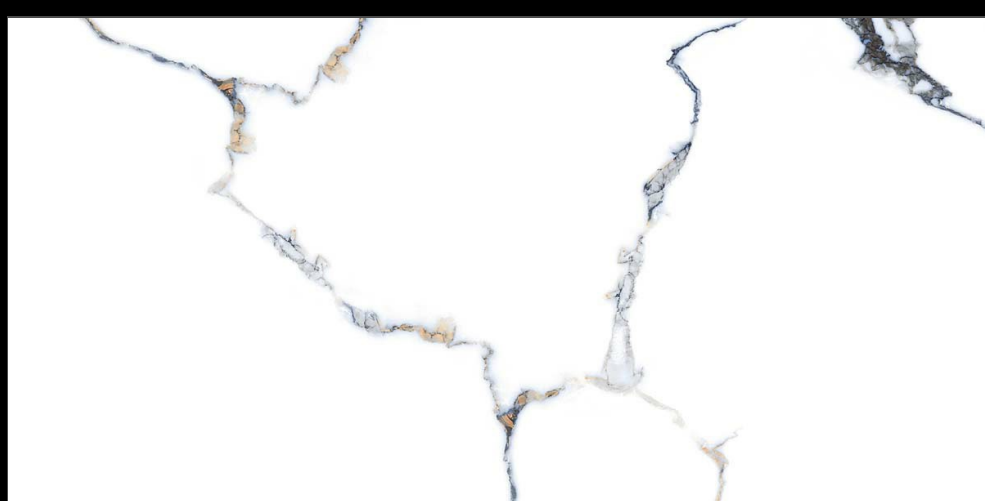

CLASSIC NATURAL

MARVILLA
COLLECTION

Eterna Edition

60x120cm

O3 Randoms

8.5 Thickness

360°

www.
alaskasurfaces.
com