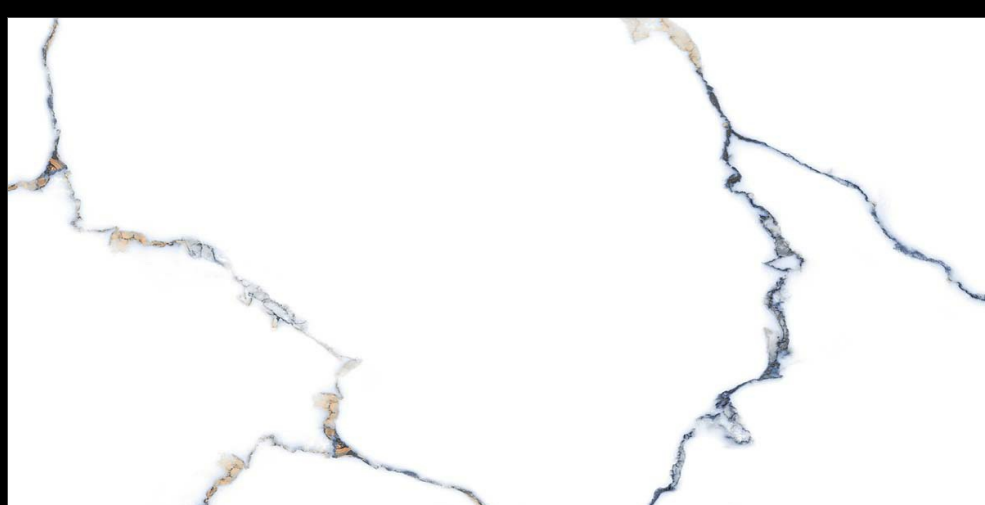

CLASSIC NATURAL

MARVILLA
COLLECTION

Eterna Edition

60x120cm

O3 Randoms

8.5 Thickness

360°

www.
alaskasurfaces.
com