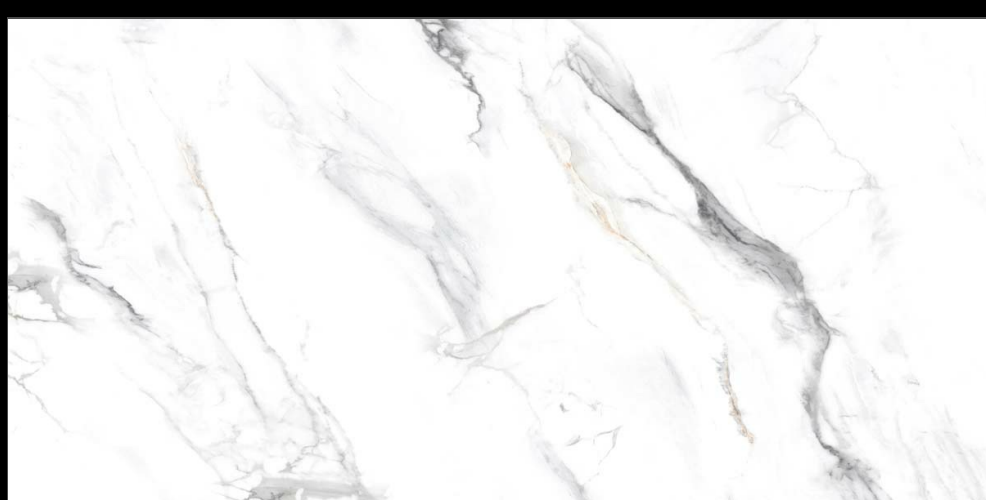

**GLOSS
SURFACE**

CORTINA GREY

MARVILLA
COLLECTION

Eterna Edition

60x120cm

O3 Randoms

8.5 Thickness

360°