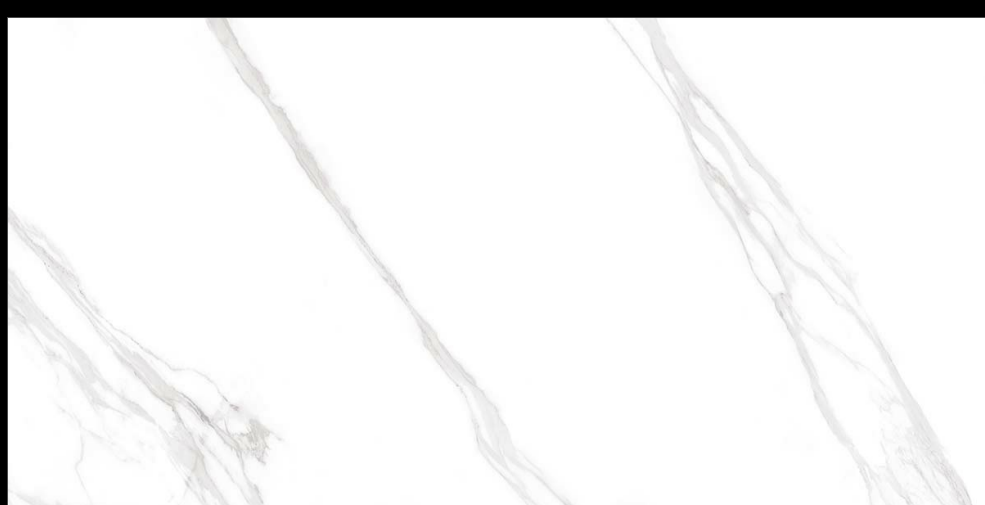

Eterna Edition

60x120cm

O4 Randoms