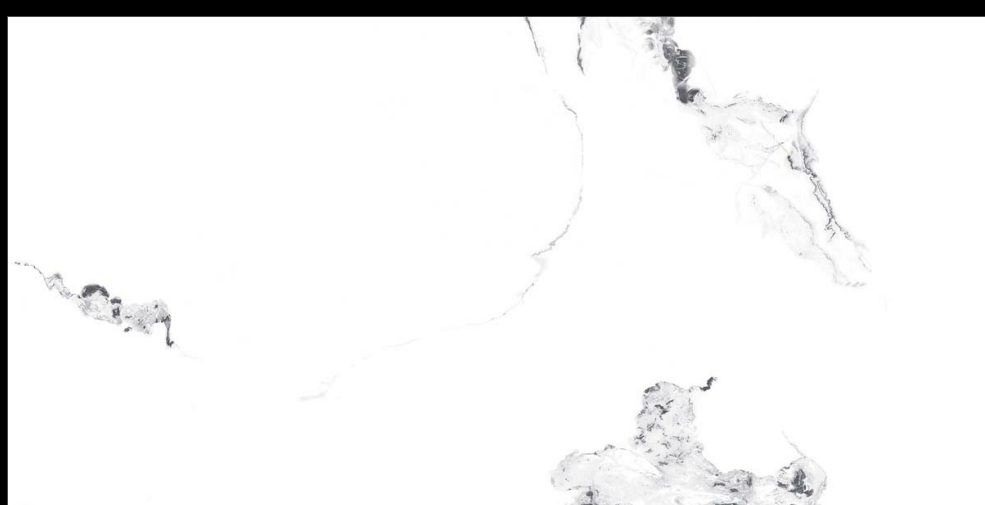

8.5 Thickness