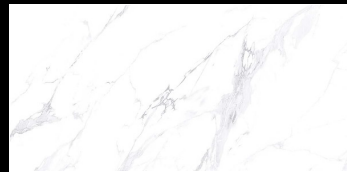

CORTINA GREY

CRETA WHITE

ELIOS NATURAL

ESCARA BLACK

ESSENSE GREY

EXO GOLD

FROSTY BROWN

GLACIAR WHITE