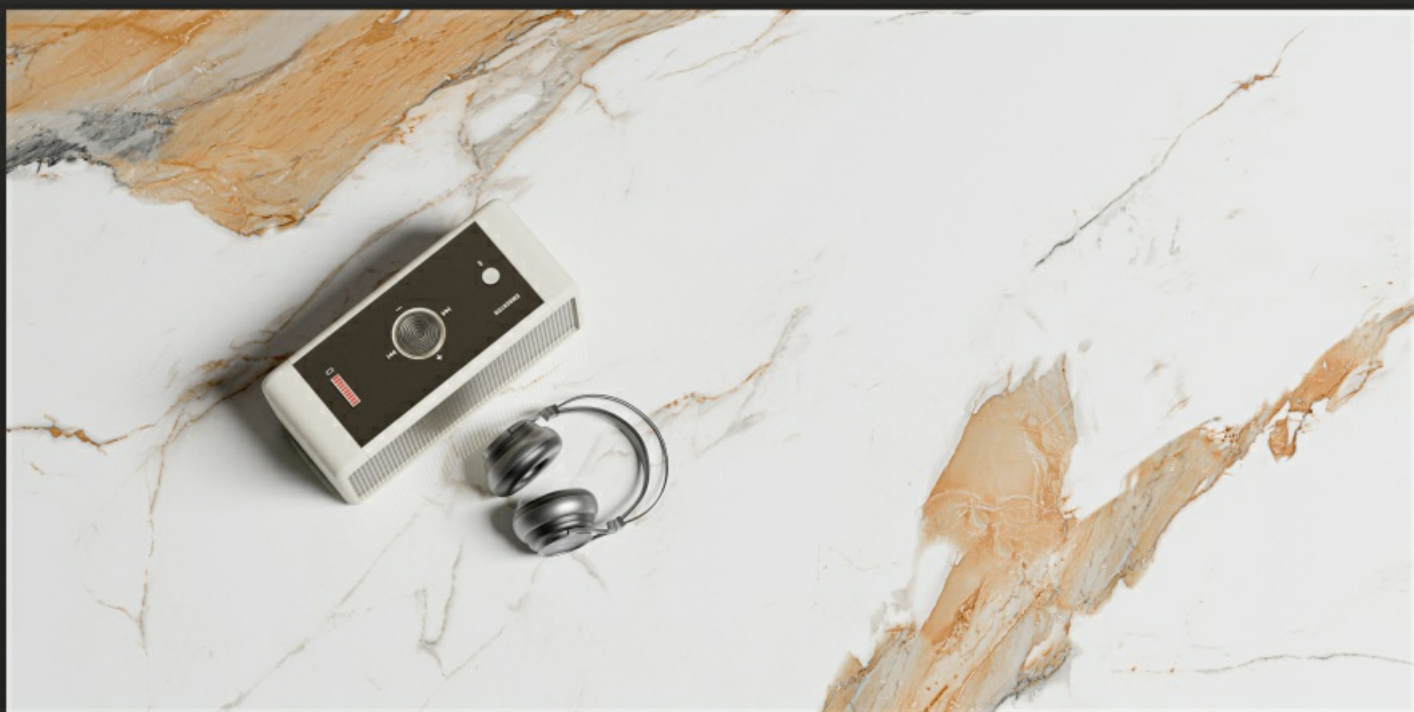

Kiln Technology
(280 Mtr.)

**GLOSS
SURFACE**

eterna
edition

Shiny, polished surface.

MARVILLA
collection

60x120cm

Inspired by natural marble, the Marvillacollection features a gloss surface with a polished shine, delivering an opulent look with the practicality of stain and scratch resistance.