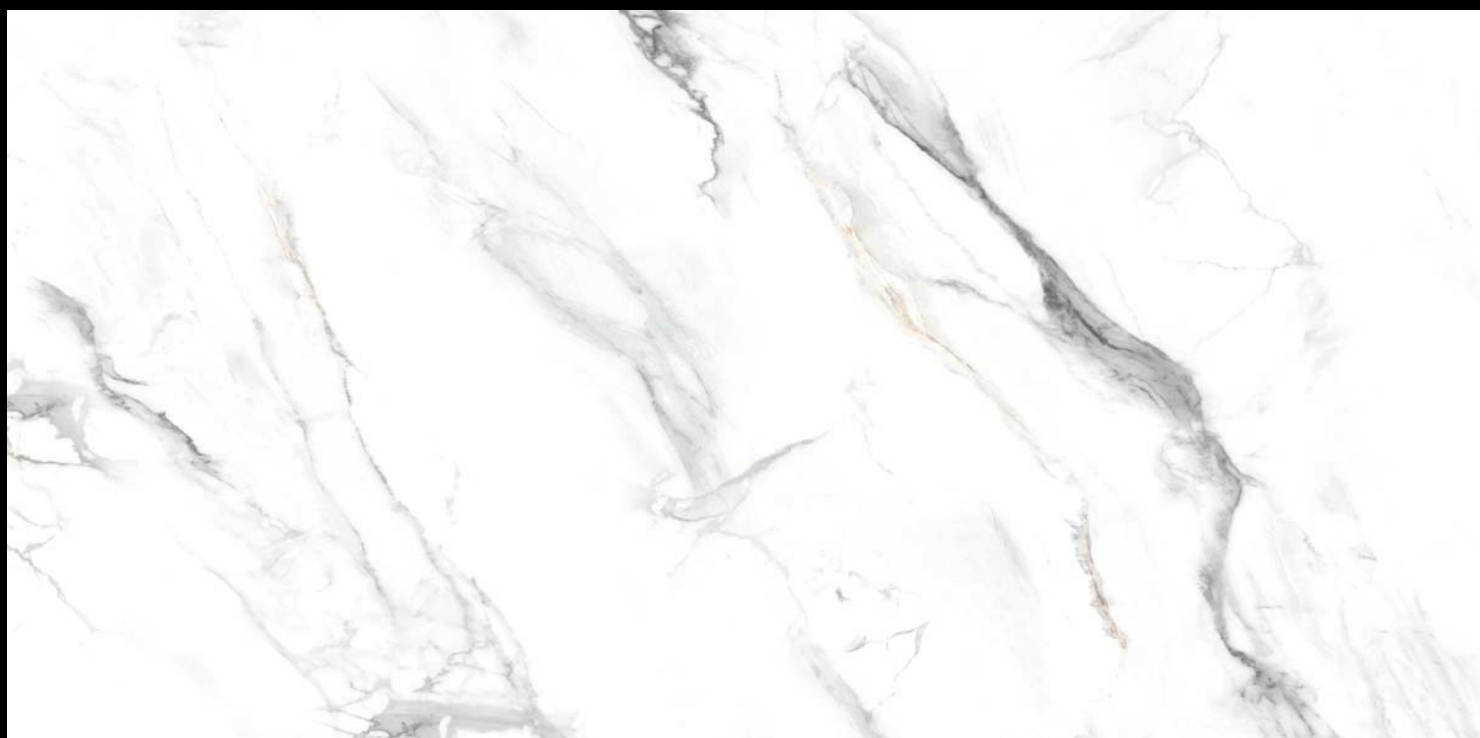

Eterna Edition

60x120cm

O3 Randoms