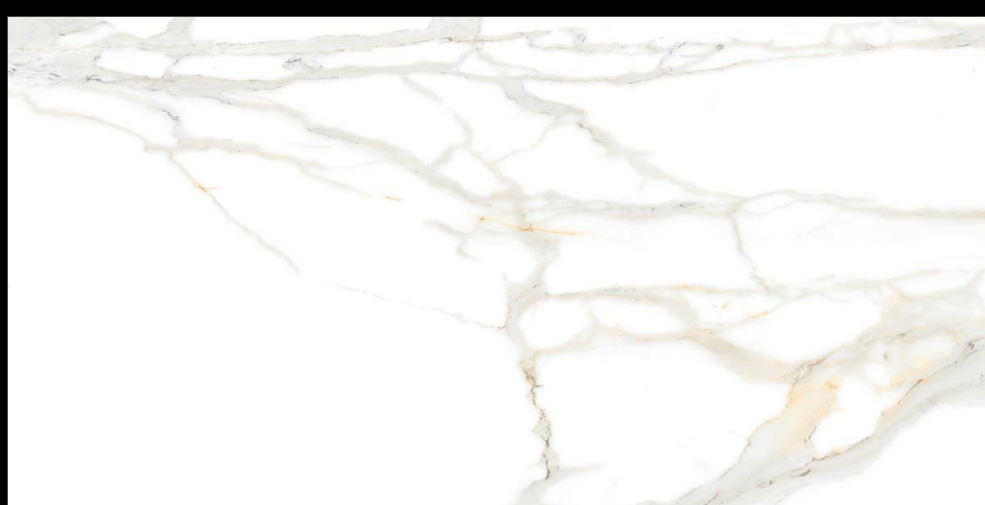

8.5 Thickness