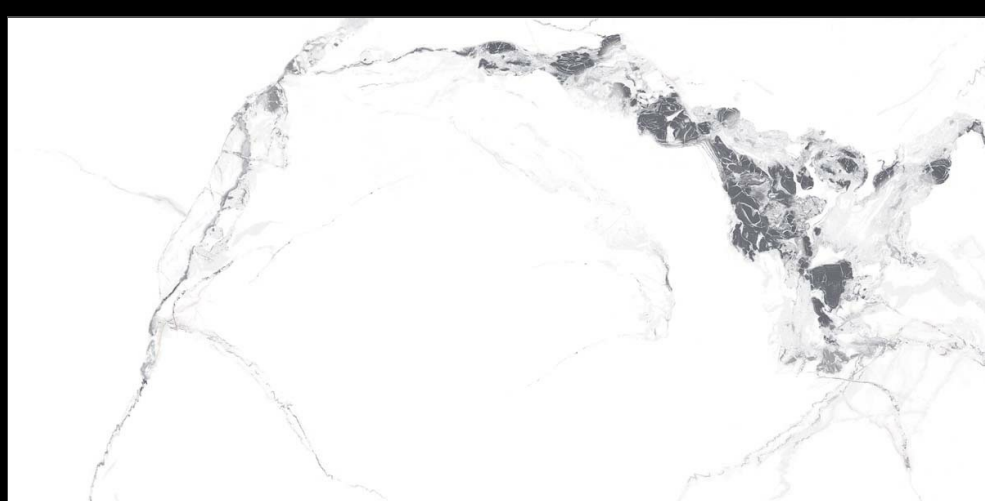

[www.
alaskasurfaces.
com](http://www.alaskasurfaces.com)