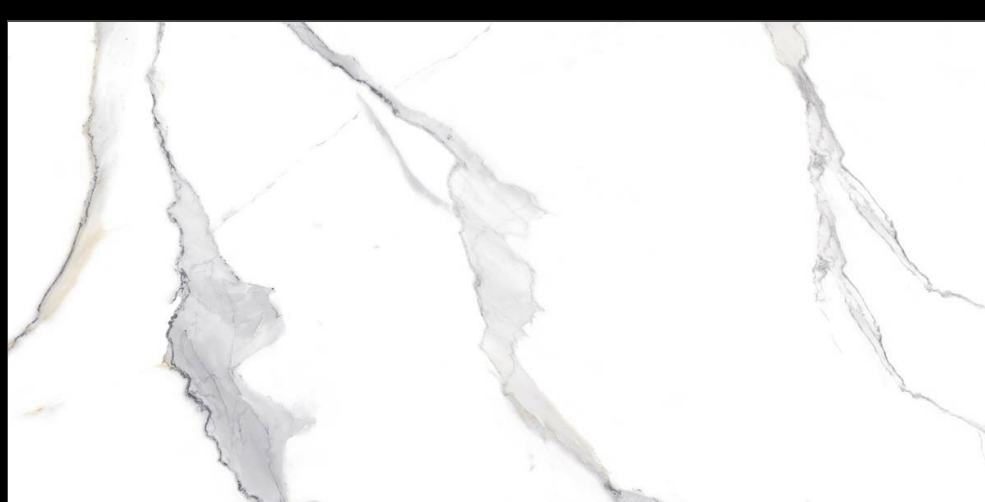

Eterna Edition

60x120cm

O4 Randoms

8.5 Thickness

360°

www.
alaskasurfaces.
com

**GLOSS
SURFACE**

CARARA BLACK