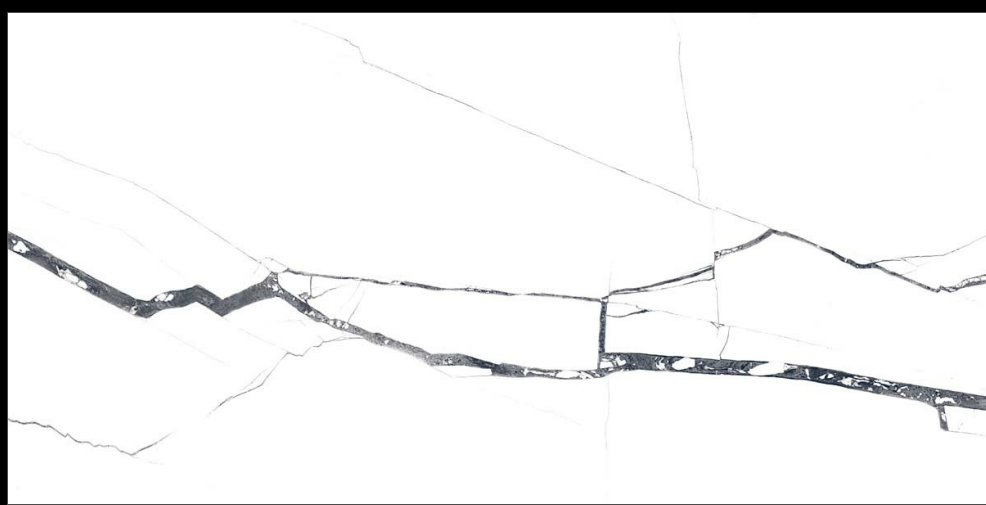

8.5 Thickness

360°