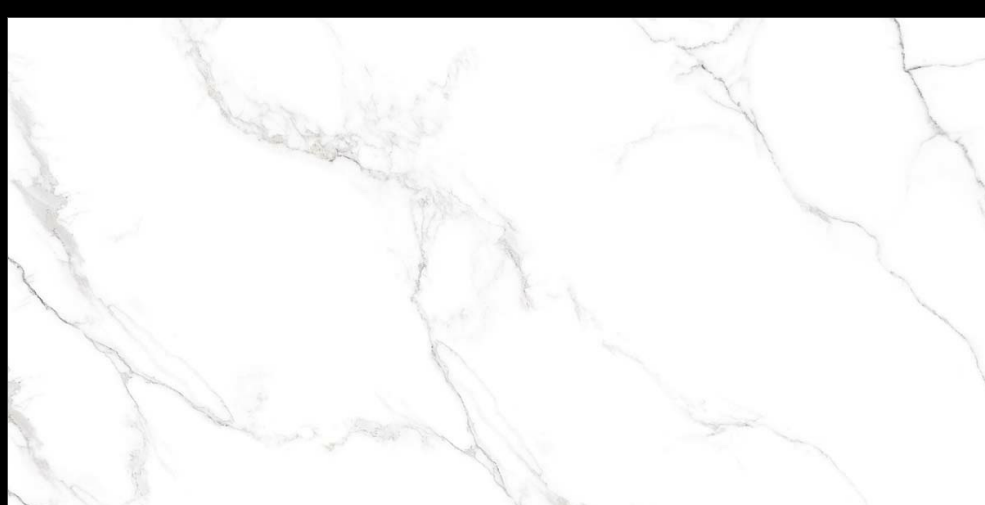

Eterna Edition

60x120cm

O4 Randoms