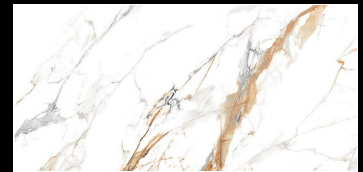

CORTINA GREY

CRETA WHITE

ELIOS NATURAL

ESCARA BLACK

ESSENSE GREY

EXO GOLD

FROSTY BROWN

GLACIAR WHITE