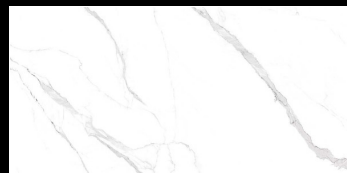

CORTINA GREY

CRETA WHITE

ELIOS NATURAL

ESCARA BLACK

ESSENSE GREY

EXO GOLD

FROSTY BROWN

GLACIAR WHITE