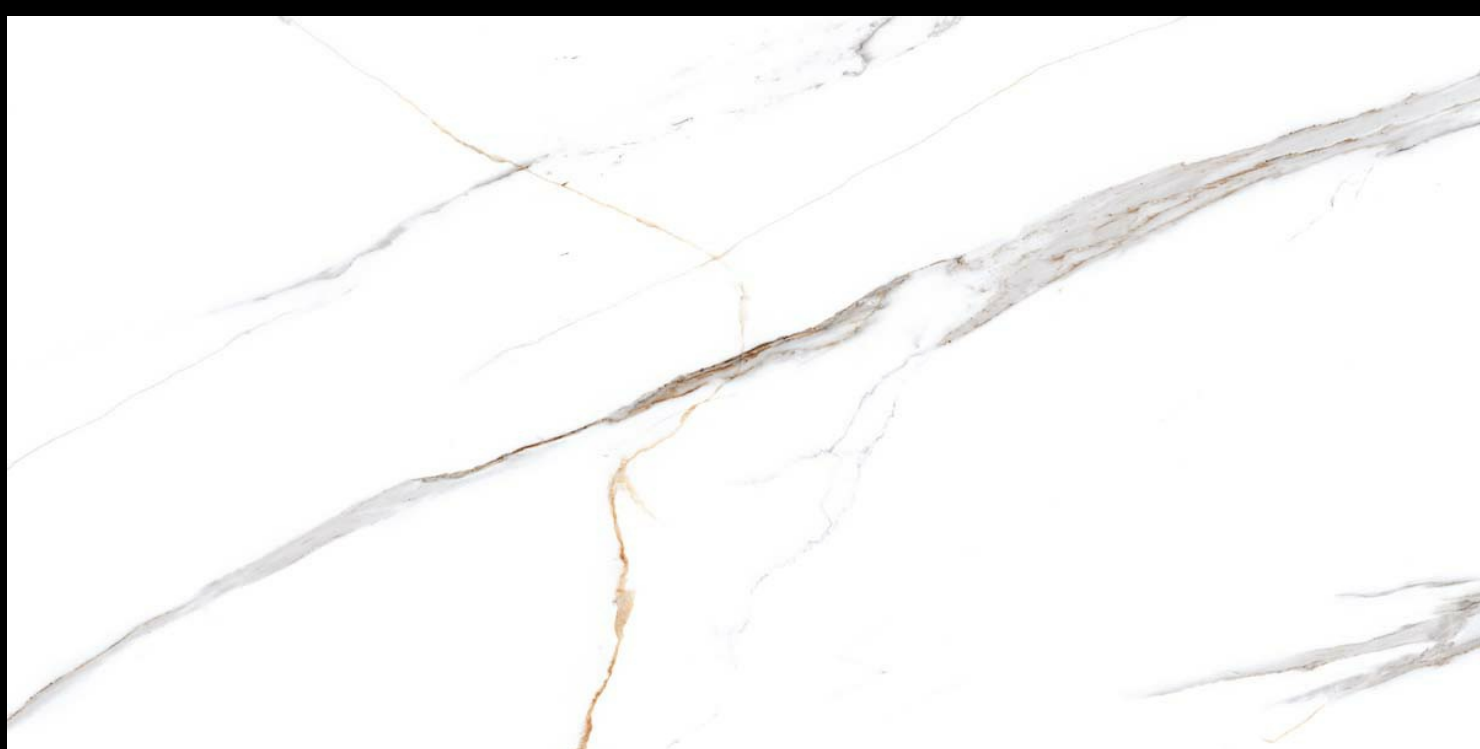

www.
alaskasurfaces.
com

**GLOSS
SURFACE**

ELIOS NATURAL

MARVILLA
COLLECTION

Eterna Edition

60x120cm

O4 Randoms

8.5 Thickness