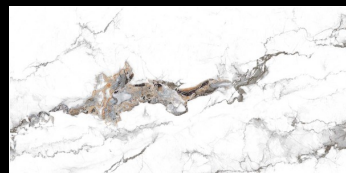

EXO GOLD

LUMINOUS VEINS