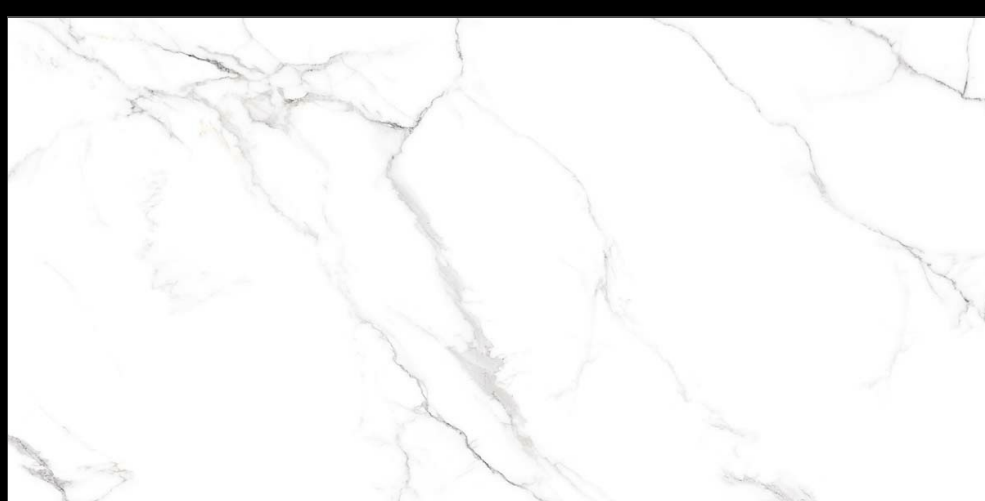

www.
alaskasurfaces.
com

**GLOSS
SURFACE**

ELIOS NATURAL

MARVILLA
COLLECTION

Eterna Edition

60x120cm

O4 Randoms

8.5 Thickness