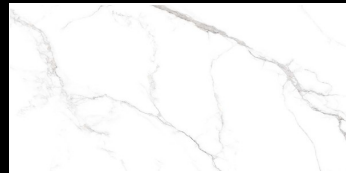

CARARA BLACK