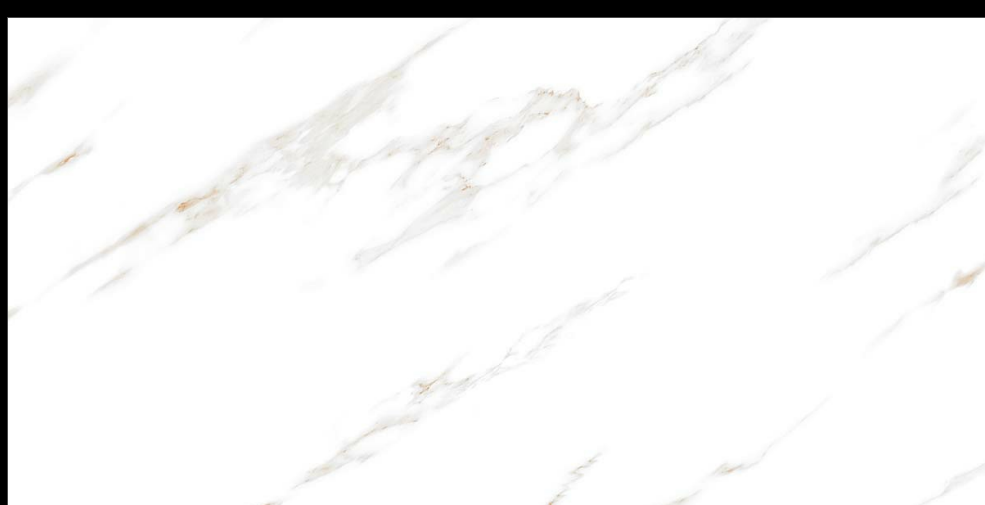

Eterna Edition

60x120cm

O4 Randoms

8.5 Thickness

[www.
alaskasurfaces.
com](http://www.alaskasurfaces.com)

**GLOSS
SURFACE**

PYRUS BROWN

MARVILLA
COLLECTION