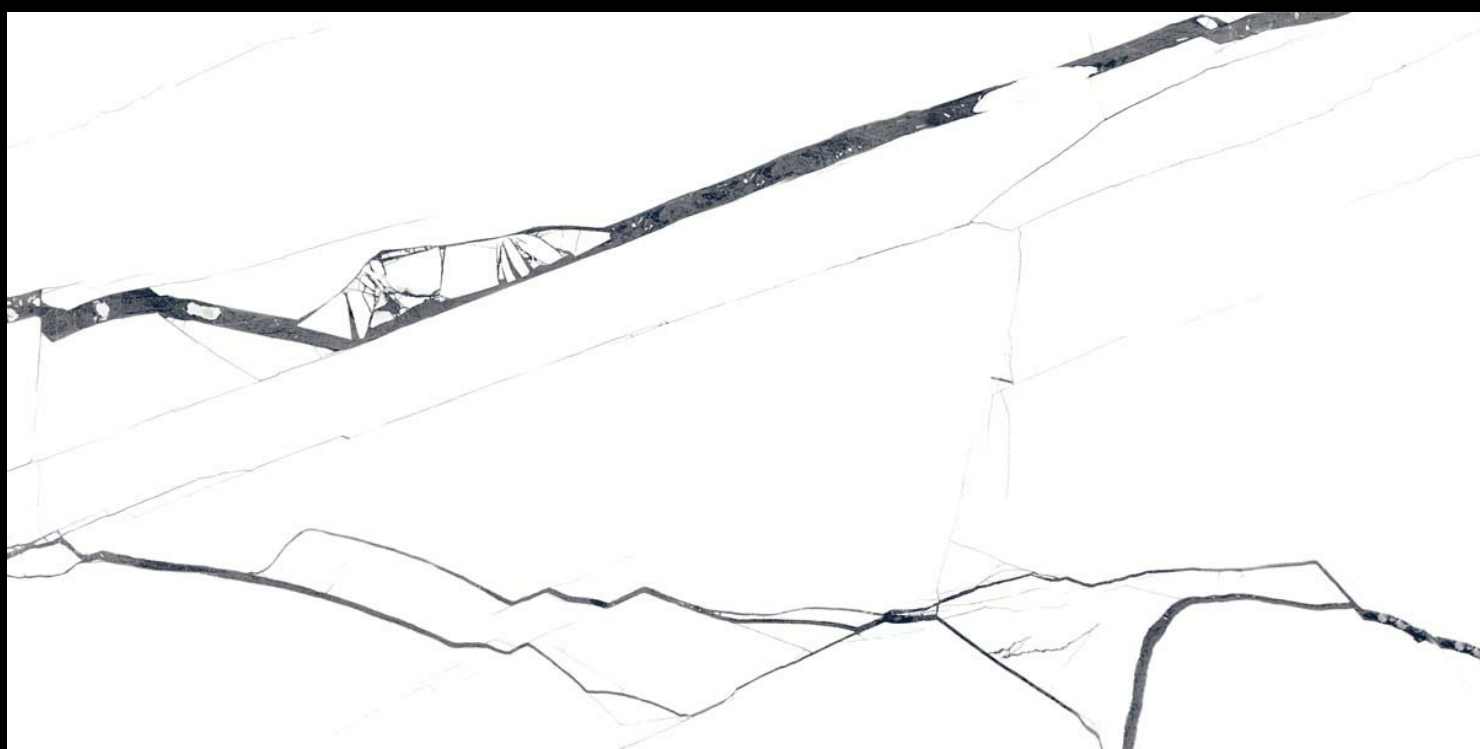

Eterna Edition

60x120cm

O4 Randoms