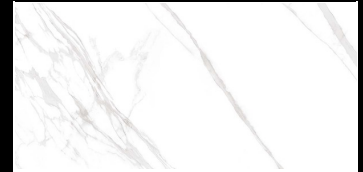

**PROUDLY
MADE IN INDIA**

INDEX

600 X 1200 MM , SATVARIO

ASCONA NATURAL

BELTON GREY

CARARA BLACK

CASSINI WHITE

CLASSIC NATURAL