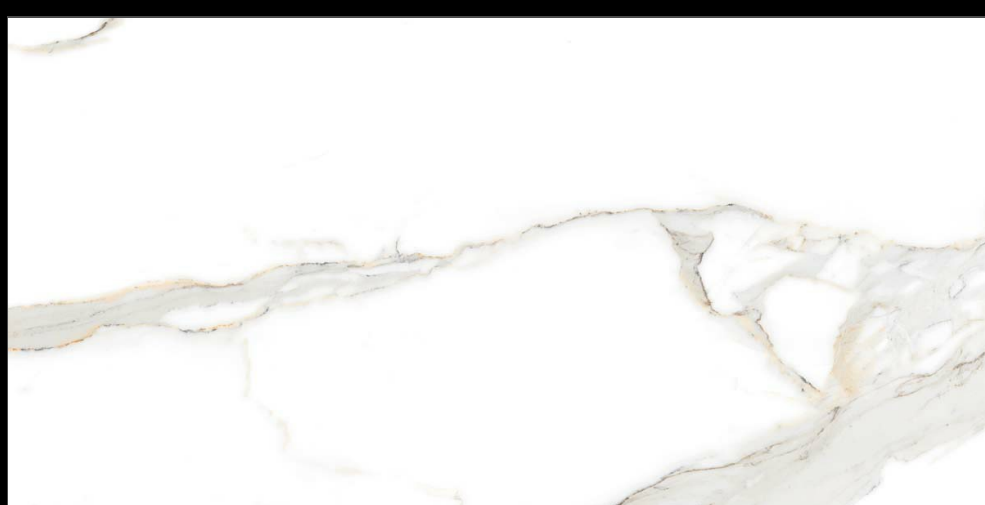

[www.
alaskasurfaces.
com](http://www.alaskasurfaces.com)