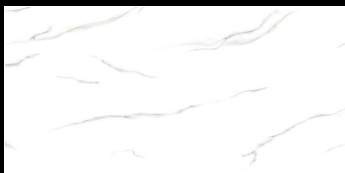

CORTINA GREY

CRETA WHITE

ELIOS NATURAL

ESCARA BLACK

ESSENSE GREY

EXO GOLD

FROSTY BROWN

GLACIAR WHITE