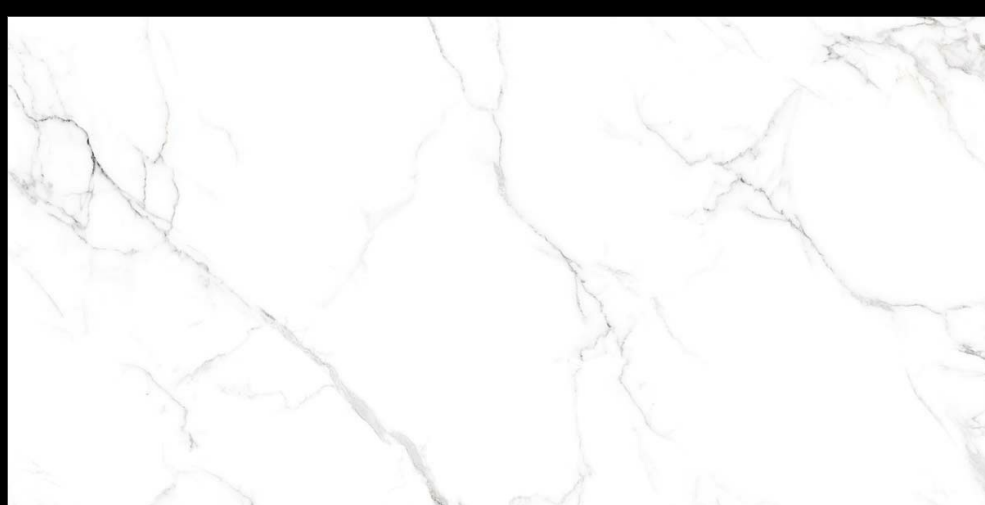

8.5 Thickness