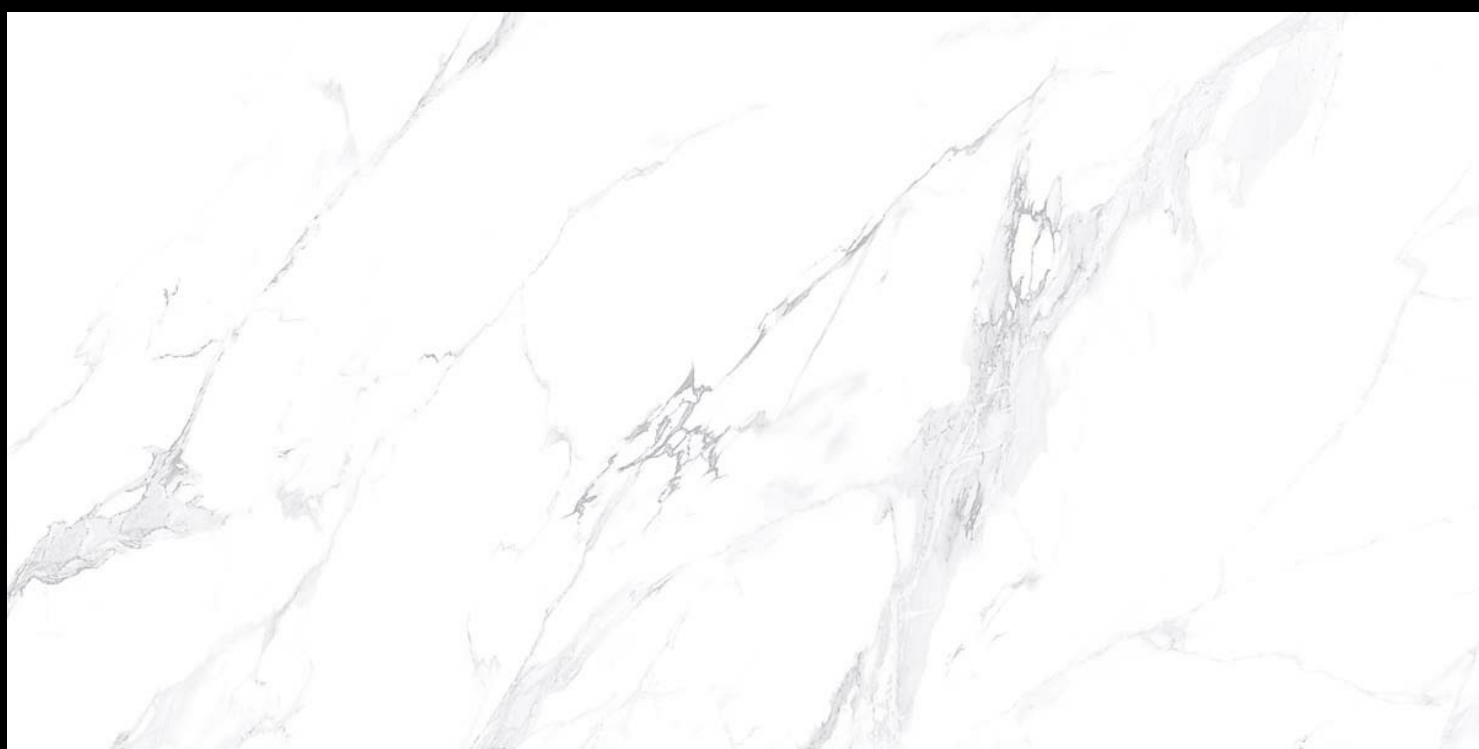

8.5 Thickness

360°

[www.
alaskasurfaces.
com](http://www.alaskasurfaces.com)

**GLOSS
SURFACE**

ESSENCE GREY

MARVILLA
COLLECTION

Eterna Edition

60x120cm