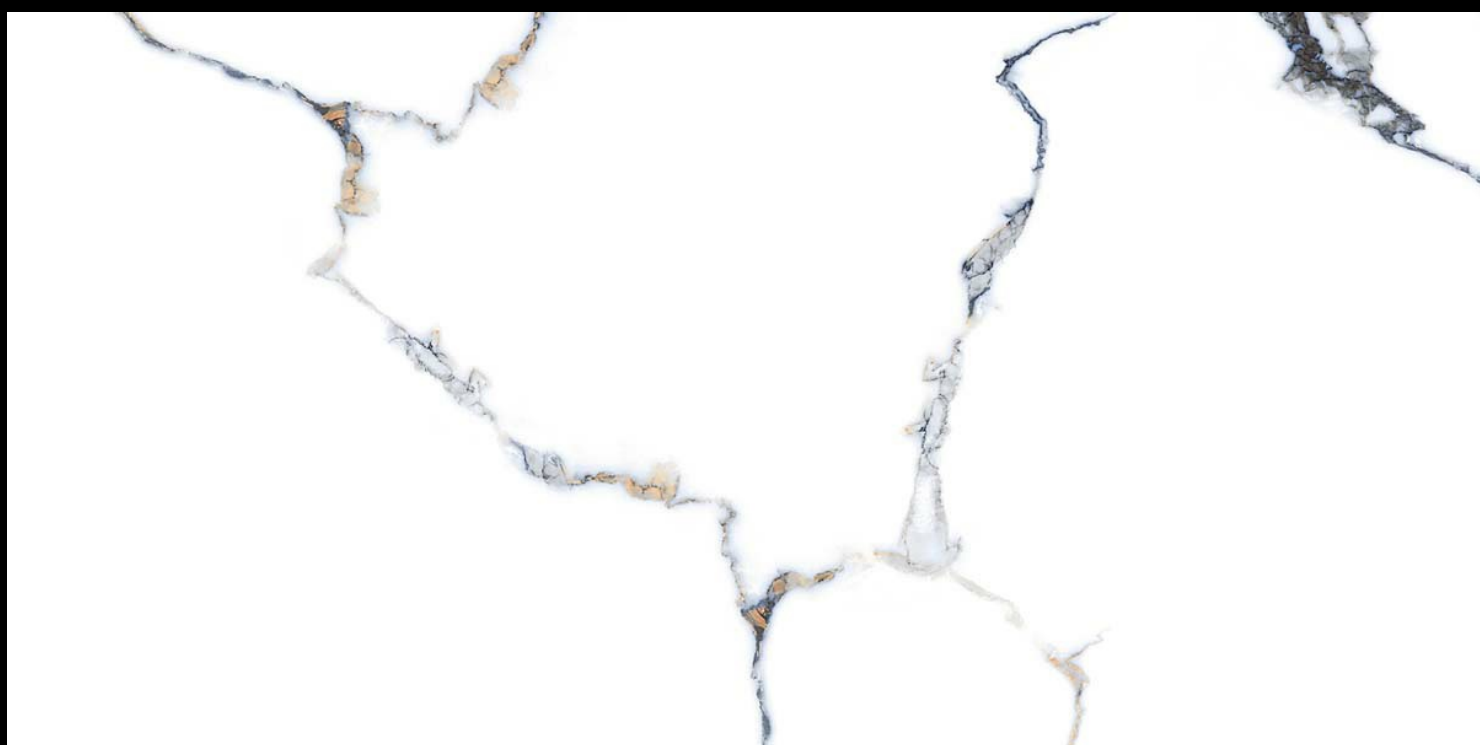

CLASSIC NATURAL

MARVILLA
COLLECTION

Eterna Edition

60x120cm

O3 Randoms

8.5 Thickness

360°

www.
alaskasurfaces.
com