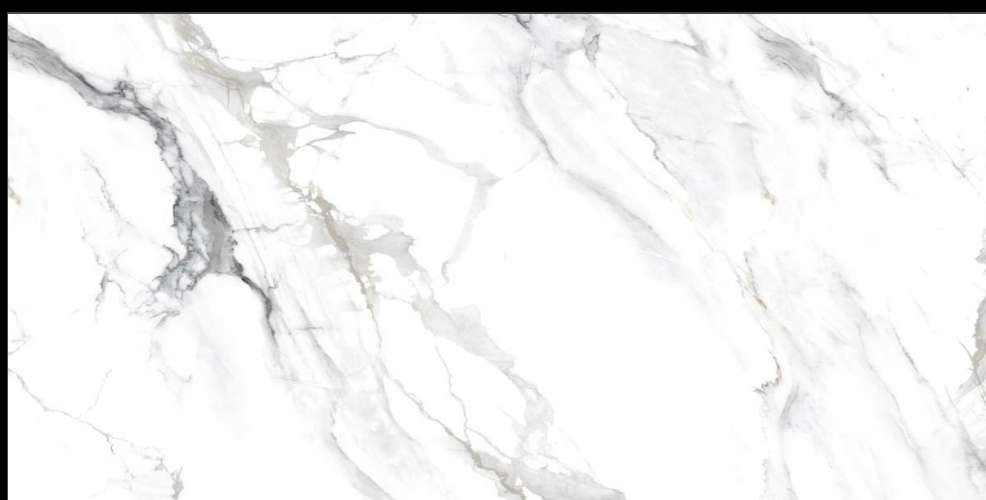

**GLOSS
SURFACE**

CORTINA GREY

MARVILLA
COLLECTION

Eterna Edition

60x120cm

O3 Randoms

8.5 Thickness

360°