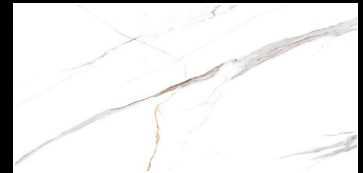

CASSINI WHITE