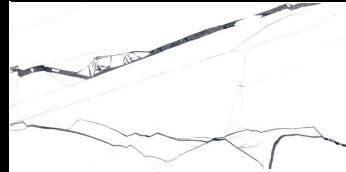

**PROUDLY
MADE IN INDIA**

INDEX

600 X 1200 MM , SATVARIO

ASCONA NATURAL

BELTON GREY

CARARA BLACK

CASSINI WHITE

CLASSIC NATURAL