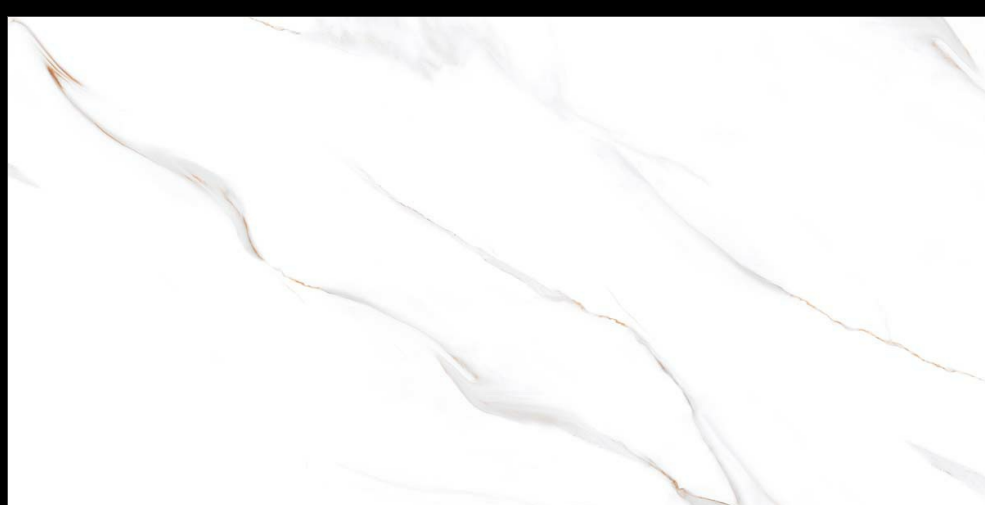

8.5 Thickness