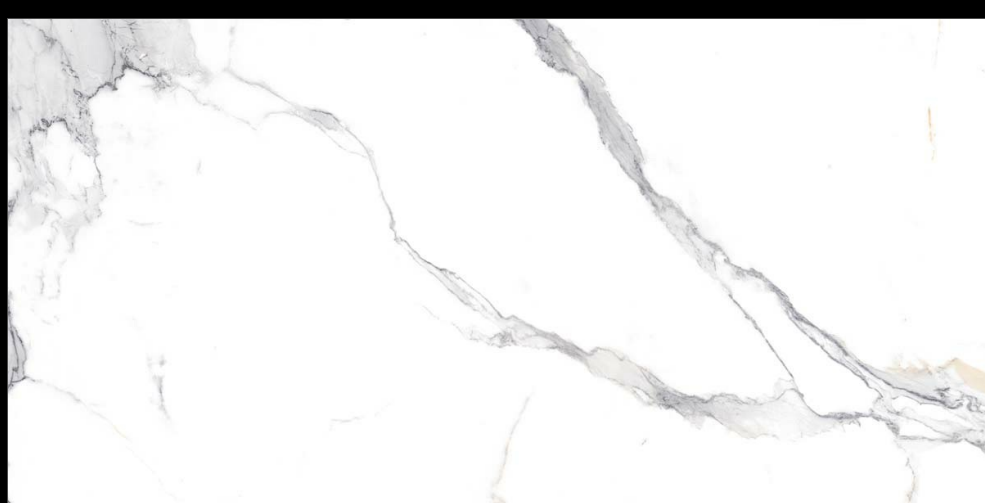

8.5 Thickness

360°